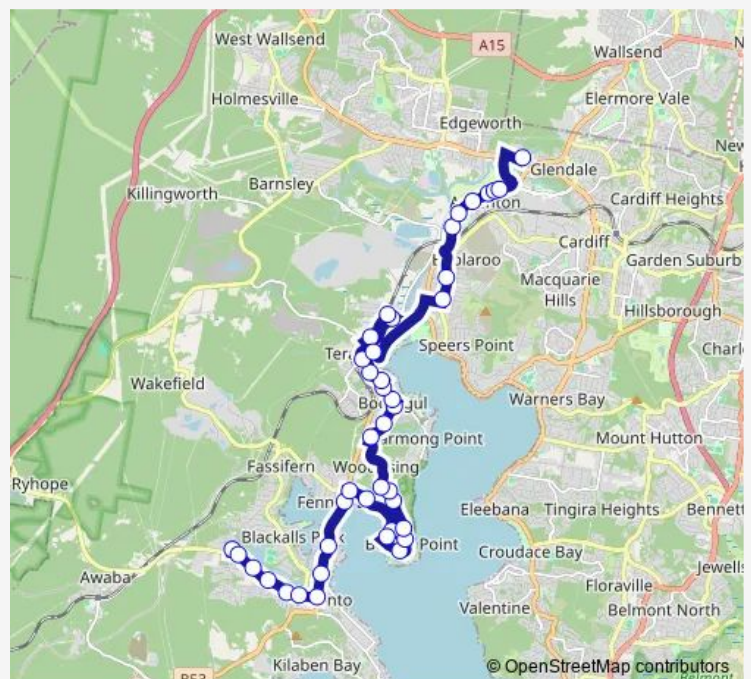

The Ridgeway Before Bulkirra Pl

The Ridgeway At Koiyong Pl

The Ridgeway Before Quigley Rd

Enterprise Way At Willai St

Hayden Brook Rd After Vim Cl

Route schedule

High St After Sunderland St — Glendale Tech High School Bus Bay, Clare St

Monday 07:25

Tuesday 07:25

Wednesday 07:25

Thursday 07:25

Friday 07:25

Saturday —

Sunday —

Route info

Direction: High St After Sunderland St

Stops: 41

Trip Duration: 0 hour 45 min

6410 — Toronto to Glendale Technology Hs

Hayden Brook Rd After Merriwa St

Hayden Brook Rd At Ranclaud St

Marmong St Opp Five Island School