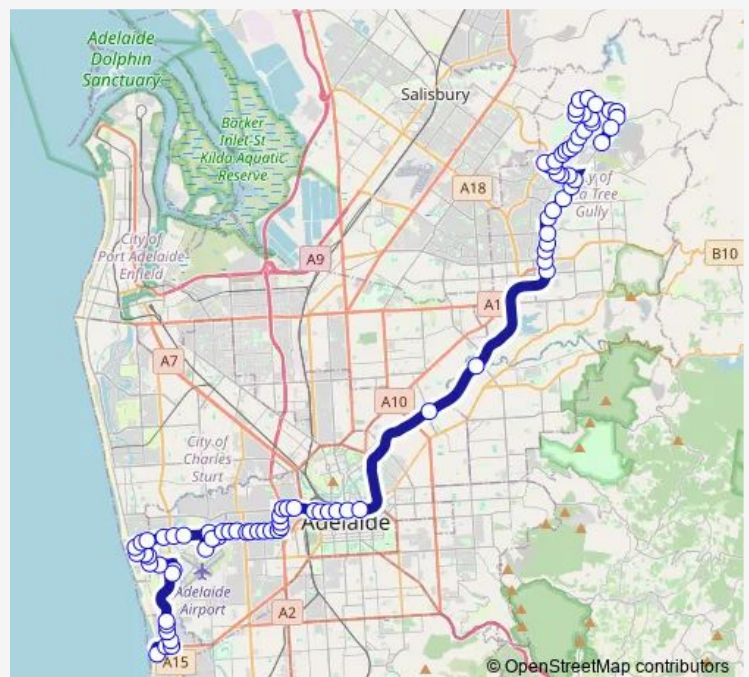

Friday 06:49-23:30

Saturday 06:59-23:30

Sunday 06:59-23:30

Route info

Direction: Zone B Glenelg Interchange - West side

Stops: 82

Trip Duration: 1 hour 38 min

J2 — Greenwith to Adelaide Airport and Harbour Town **BusMaps**

Stop 9A Hamra Dr - South side

Stop 10 Adelaide Airport

Stop 9B James Schofield Dr - North side

Stop 8A Sir Donald Bradman Dr - North side

Stop 8 Sir Donald Bradman Dr - North side

Stop 7 Sir Donald Bradman Dr - North side

Stop 6B Sir Donald Bradman Dr - North side

Stop 6A Sir Donald Bradman Dr - North side

Stop 6 Sir Donald Bradman Dr - North side

Stop 5C Sir Donald Bradman Dr - North side

Stop 5B Sir Donald Bradman Dr - North side

Stop 5A Sir Donald Bradman Dr - North side

Stop 5 South Rd - West side

Stop 4A South Rd - West side

Stop 4 South Rd - West side

Stop 3 Henley Beach Rd - North side

Stop 2 Henley Beach Rd - North side

Stop 1 Henley Beach Rd - North side