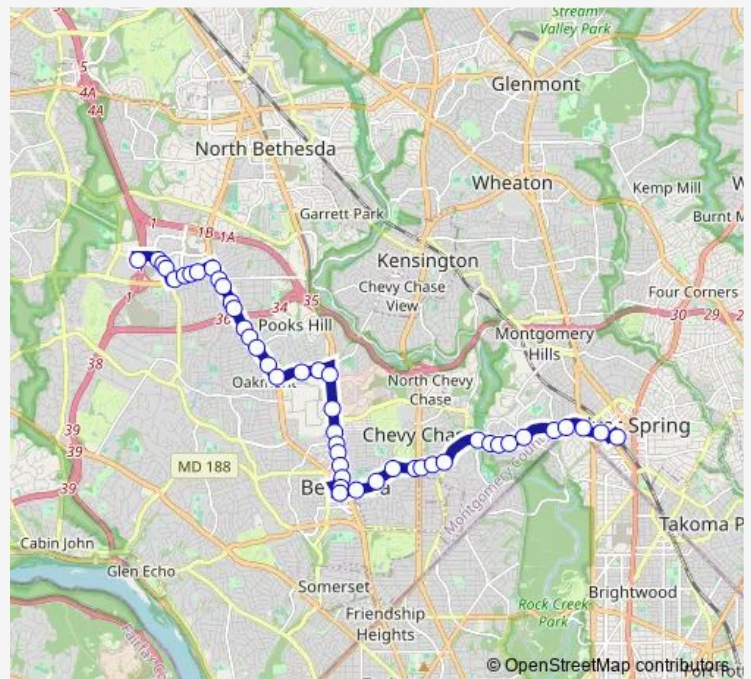

**Bus J2 Bethesda-Silver Spring**

[Go to website](#)

**Direction**

Montgomery Mall+Bay F — Silver Spring+Bay 102

46 stops

[Open route schedule](#)

- Montgomery Mall+Bay F
- Fernwood Rd+Marriott Dr
- Fernwood Rd+Marriott Dr
- Fernwood Rd+Democracy Plz
- Democracy Bl+Fernwood Rd
- Democracy Bl+Mayfield Dr
- Democracy Bl+Bells Mill Rd
- Democracy Bl+Davis Library
- Old Georgetown Rd+Bells Mill Rd
- Old Georgetown Rd+Cheshire Dr
- Old Georgetown Rd+Lone Oak Dr
- Old Georgetown Rd+Kingswood Rd
- Old Georgetown Rd+I-495
- Old Georgetown Rd+Ryland Dr
- Old Georgetown Rd+Wyngate Dr
- Old Georgetown Rd+Beech Dr
- Old Georgetown Rd+Alta Vista Rd
- W Cedar Ln+Old Georgetown Rd
- W Cedar Ln+West Dr
- W Cedar Ln+Cedarcrest Dr
- Rockville Pk+North Dr

**Route schedule**

Montgomery Mall+Bay F — Silver Spring+Bay 102

Monday	05:25-01:45 <sup>+1</sup>
Tuesday	05:25-01:45 <sup>+1</sup>
Wednesday	05:25-01:45 <sup>+1</sup>
Thursday	05:25-01:45 <sup>+1</sup>
Friday	05:25-01:45 <sup>+1</sup>
Saturday	05:45-01:45 <sup>+1</sup>
Sunday	05:45-01:45 <sup>+1</sup>

**Route info**

Direction: Montgomery Mall+Bay F

Stops: 46

Trip Duration: 0 hour 39 min

J2 — Bethesda-Silver Spring

Rockville Pk+South Dr

Wisconsin Av+Chelsea Ln

Wisconsin Av+Battery Ln

East-West Hwy+Connecticut Av

East-West Hwy+Connecticut Av

East-West Hwy+Cypress Pl

East-West Hwy+Brookville Rd

East-West Hwy+Beach Dr

East-West Hwy+Meadowbrook Ln

East-West Hwy+Colston Pl

East-West Hwy+Ellingson Dr