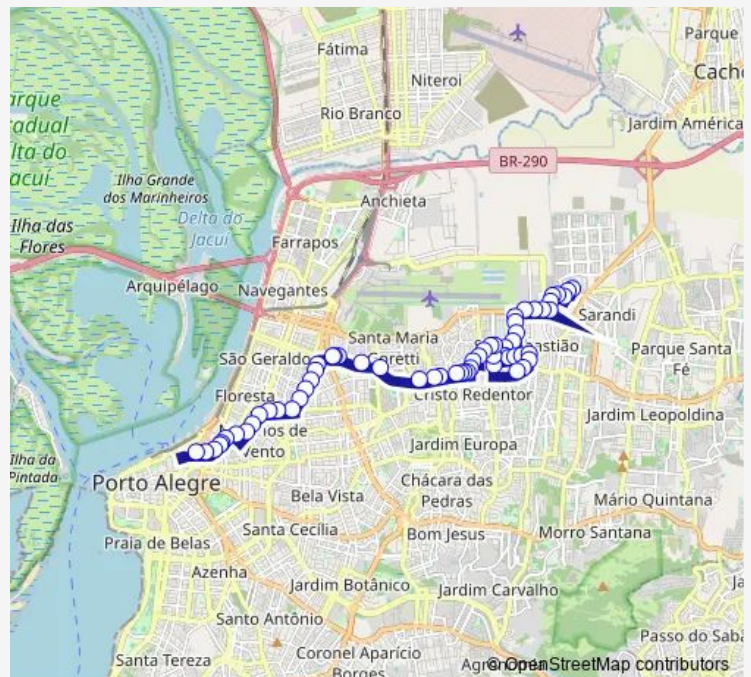

### Route schedule

Maria Josefa DA Fontoura TER Lindoia E Minuano —  
Voluntarios DA Patria 584

Monday 06:45-22:00

Tuesday 06:45-22:00

Wednesday 06:45-22:00

Thursday 06:45-22:00

Friday 06:45-22:00

Saturday 06:15-20:15

### Route info

Direction: Maria Josefa DA Fontoura TER Lindoia E Minuano

Stops: 61

Trip Duration: 0 hour 45 min

Assis Brasil EF Strip Center

Assis Brasil 4320 Terminal Triângulo

Panamericana 101

Panamericana 337