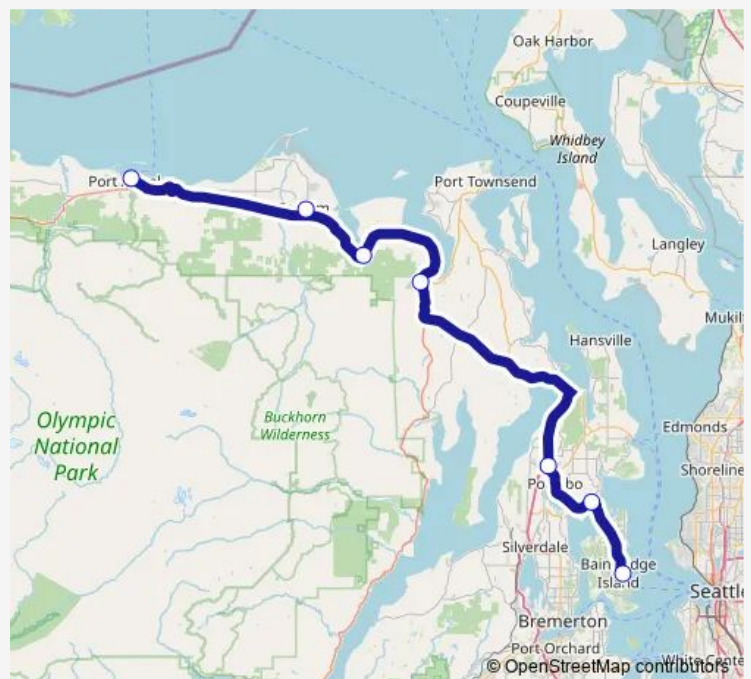

Bus The Strait Shot

[Go to website](#)

Direction

Bainbridge Ferry Terminal — Port Angeles Gateway Transit Center

7 stops

[Open route schedule](#)

Bainbridge Ferry Terminal

Hwy. 305 at Suquamish Way

Monday 10:20-20:20

Tuesday 10:20-20:20

Wednesday 10:20-20:20

Thursday 10:20-20:20

Friday 10:20-20:20

Saturday 10:20-19:10

Sunday 11:00-18:20

Route info

Direction: Bainbridge Ferry Terminal

Stops: 7

Trip Duration: 1 hour 55 min

 The Strait Shot

 BusMaps

Direction

Port Angeles Gateway Transit Center — Bainbridge Ferry Terminal

7 stops

Friday 07:25-18:00

Saturday 07:25-16:15

Sunday 08:05-15:15

Route info

Direction: Port Angeles Gateway Transit Center

Stops: 7

Trip Duration: 1 hour 57 min

Bus time schedules and route maps are available in an offline PDF at busmaps.com. Use the busmaps.com website to see live bus times, train schedule or subway schedule, and step-by-step directions for all public transit in Port Townsend