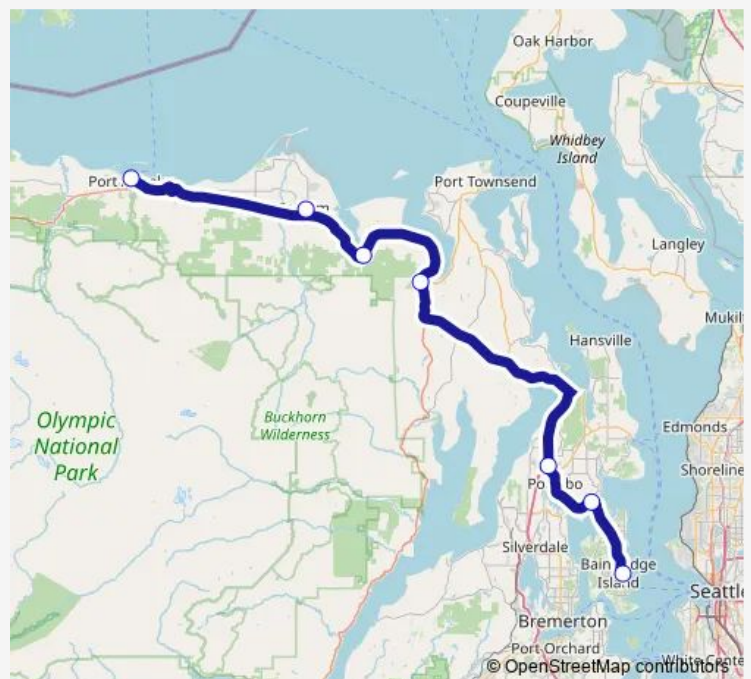

Bus The Strait Shot

[Go to website](#)

Direction

Bainbridge Ferry Terminal — Port Angeles Gateway Transit Center

7 stops

[Open route schedule](#)

Bainbridge Ferry Terminal

Hwy. 305 at Suquamish Way

Monday 10:20-20:20

Tuesday 10:20-20:20

Wednesday 10:20-20:20

Thursday 10:20-20:20

Friday 10:20-20:20

Saturday 10:20-19:10

Sunday 11:00-18:20

Route info

Direction: Bainbridge Ferry Terminal

Stops: 7

Trip Duration: 1 hour 55 min

 The Strait Shot

 BusMaps

Direction

Port Angeles Gateway Transit Center — Bainbridge Ferry Terminal

7 stops

Friday 07:25-18:00

Saturday 07:25-16:15

Sunday 08:05-15:15

Route info

Direction: Port Angeles Gateway Transit Center

Stops: 7

Trip Duration: 2 hour 0 min

Bus time schedules and route maps are available in an offline PDF at busmaps.com. Use the busmaps.com website to see live bus times, train schedule or subway schedule, and step-by-step directions for all public transit in Port Townsend