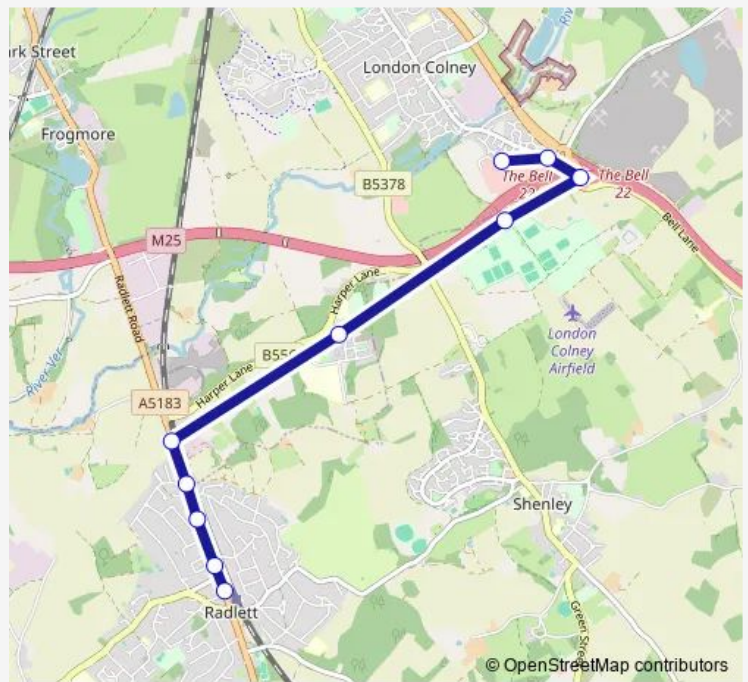

Bus 338 Radlett Rail Station - Colney Fields Retail Park

[Go to website](#)

Direction
 Recreation Ground — Colney Fields Retail Park
 10 stops
[Open route schedule](#)

- Recreation Ground
- The Grove
- Goodyers Avenue
- Kitswell Way
- Hill Farm
- Harperbury Park
- Bell Lane Cottages
- Bell Lane
- The Bell Roundabout
- Colney Fields Retail Park

Route schedule
 Recreation Ground — Colney Fields Retail Park

Monday	06:45-19:14
Tuesday	06:45-19:14
Wednesday	06:45-19:14
Thursday	06:45-19:14
Friday	06:45-19:14
Saturday	08:07-18:07
Sunday	—

Route info
 Direction: Recreation Ground
 Stops: 10
 Trip Duration: 0 hour 15 min

■ 338 — Radlett Rail Station - Colney Fields Retail Park **BusMaps**

Direction

Colney Fields Retail Park — Recreation Ground

10 stops

[Open route schedule](#)

Colney Fields Retail Park

The Bell Roundabout

Bell Lane

Stops: 10

Trip Duration: 0 hour 14 min

338 Bus time schedules and route maps are available in an offline PDF at busmaps.com. Use the busmaps.com website to see live bus times, train schedule or subway schedule, and step-by-step directions for all public transit in London