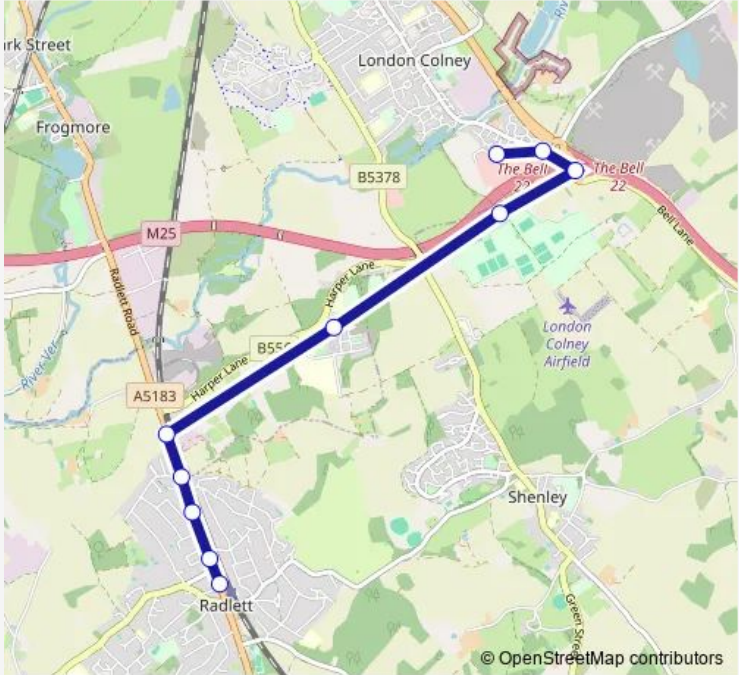

Bus 338 Radlett Rail Station - Colney Fields Retail Park

[Go to website](#)

Direction
 Recreation Ground — Colney Fields Retail Park
 10 stops
[Open route schedule](#)

- Recreation Ground
- The Grove
- Goodyers Avenue
- Kitswell Way
- Hill Farm
- Harperbury Park
- Bell Lane Cottages
- Bell Lane
- The Bell Roundabout
- Colney Fields Retail Park

Route schedule
 Recreation Ground — Colney Fields Retail Park

Monday	06:45-19:14
Tuesday	06:45-19:14
Wednesday	06:45-19:14
Thursday	06:45-19:14
Friday	06:45-19:14
Saturday	08:07-18:07
Sunday	—

Route info
 Direction: Recreation Ground
 Stops: 10
 Trip Duration: 0 hour 15 min

■ 338 — Radlett Rail Station - Colney Fields Retail Park **BusMaps**

Direction

Colney Fields Retail Park — Recreation Ground

10 stops

[Open route schedule](#)

Colney Fields Retail Park

The Bell Roundabout

Bell Lane

Route info

Direction: Colney Fields Retail Park

Stops: 10

Trip Duration: 0 hour 14 min

338 Bus time schedules and route maps are available in an offline PDF at busmaps.com. Use the busmaps.com website to see live bus times, train schedule or subway schedule, and step-by-step directions for all public transit in London