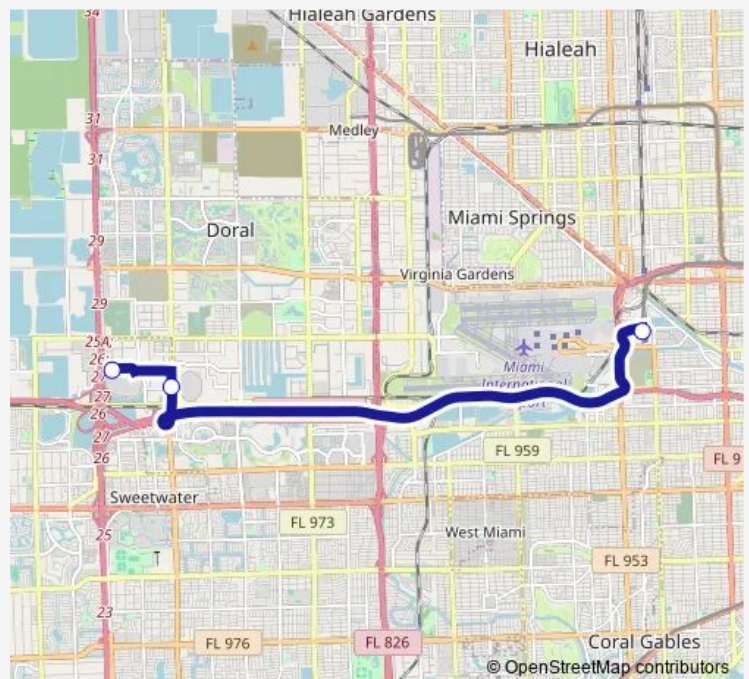

### Direction

Dolphin Mall — AIRPORT STATION

3 stops

[Open route schedule](#)

Dolphin Mall

NW 107 AV@NW 14 ST

AIRPORT STATION

### Route schedule

Dolphin Mall — AIRPORT STATION

Monday	—
Tuesday	—
Wednesday	—
Thursday	—
Friday	—
Saturday	11:25-19:27
Sunday	11:25-19:27

### Route info

Direction: Dolphin Mall

Stops: 3

Trip Duration: 0 hour 22 min

338 — Weekend Express

**Direction**

AIRPORT STATION — Dolphin Mall

3 stops

[Open route schedule](#)

AIRPORT STATION

NW 107 AV &amp; 14 ST

Dolphin Mall