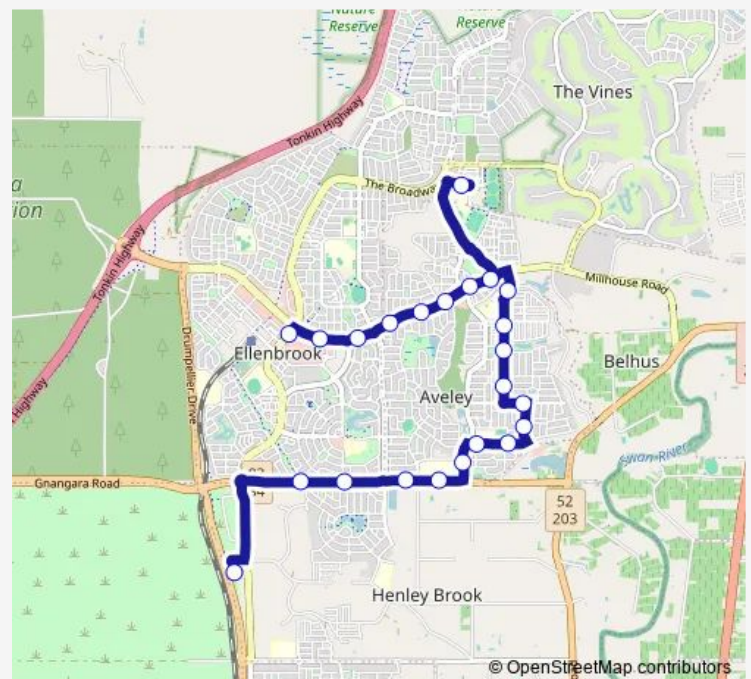

Gnangara Rd After Rookwood St

Gnangara Rd Before Henley Brook Av

Gnangara Rd After Deloraine Wy

### Route schedule

Main St After Tome Wy — Henley Brook Bus Stn Stand 4

Monday 15:03

Tuesday 15:03

Wednesday 15:03

Thursday 15:03

Friday 15:03

Saturday —

### Route info

Direction: Main St After Tome Wy

Stops: 23

Trip Duration: 0 hour 27 min

Gnangara Rd After Losino Bvd

Henley Brook Bus Stn Stand 4

## Direction

Henley Brook Bus Stn Stand 4 — Main St After The Promenade

23 stops

[Open route schedule](#)

Henley Brook Bus Stn Stand 4

Gnangara Rd Before Losino Bvd

Gnangara Rd Before Henley Brook Av

Gnangara Rd After Henley Brook Av