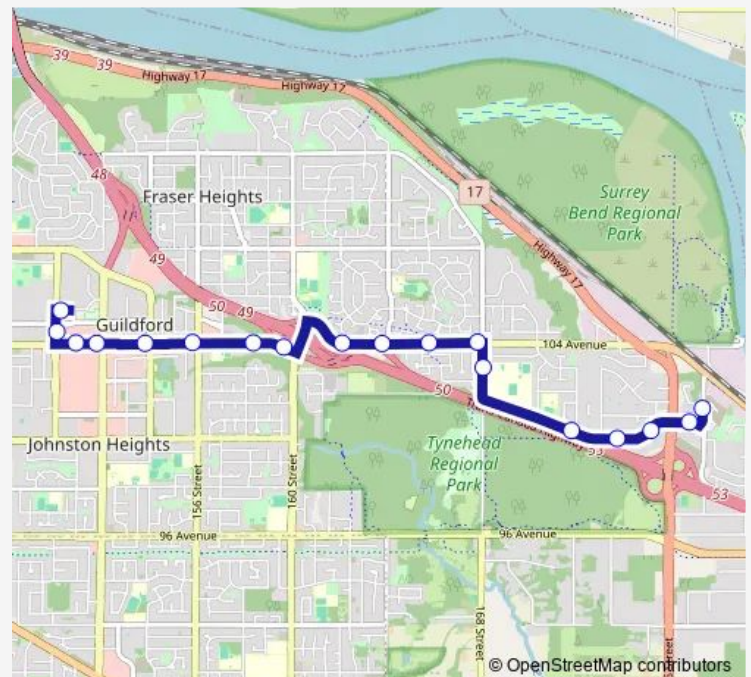

Westbound Barnston Dr E @ 175 St

Westbound 100 Ave @ 174 St

Westbound Barnston Dr W @ 172 St

Northbound 168 St @ 102 Ave

Westbound 104 Ave @ 168 St

Westbound 104 Ave @ Oak Gate

Westbound 104 Ave @ 164 St

Westbound 104 Ave @ Fraserglen Dr

Westbound 104 Ave @ 160 St

Westbound 104 Ave @ 158 St

Westbound 104 Ave @ 156 St

Westbound 104 Ave @ 154 St

Westbound 104 Ave @ 152 St

Guildford Exchange @ Bay 2

Northbound 150 St @ 105 Ave

Guildford @ Layover

Route schedule

Southbound 177a St @ 101a Ave — Guildford @ Layover

Monday 07:22-21:20

Tuesday 07:22-21:20

Wednesday 07:22-21:20

Thursday 07:22-21:20

Friday 07:22-21:20

Saturday 08:20-20:22

Sunday 08:20-19:22

Route info

Direction: Southbound 177a St @ 101a Ave

Stops: 18

Trip Duration: 0 hour 27 min

■ 338 — East Fraser Heights/Guildford

Direction

Guildford @ Layover — Southbound 177a St @ 101a Ave