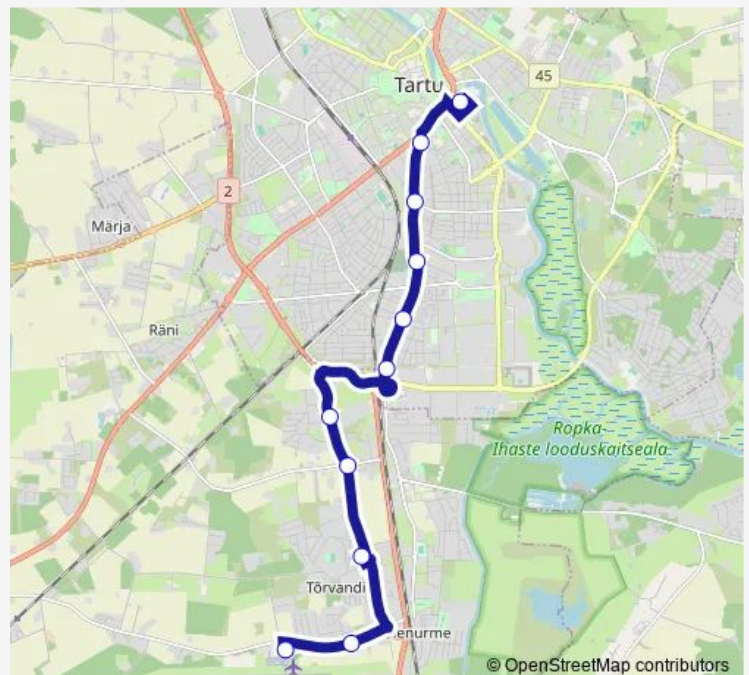

### Route schedule

Lennujaam — Tartu bussijaam

Monday	06:05
Tuesday	06:05
Wednesday	06:05
Thursday	06:05
Friday	06:05
Saturday	—
Sunday	—

### Route info

Direction: Lennujaam

Stops: 11

Trip Duration: 0 hour 20 min

338 — Lennujaam - Tõrvandi - Tartu

338 Bus time schedules and route maps are available in an offline PDF at [busmaps.com](https://busmaps.com). Use the [busmaps.com](https://busmaps.com) website to see live bus times, train schedule or subway schedule, and step-by-step directions for all public transit in Tartu