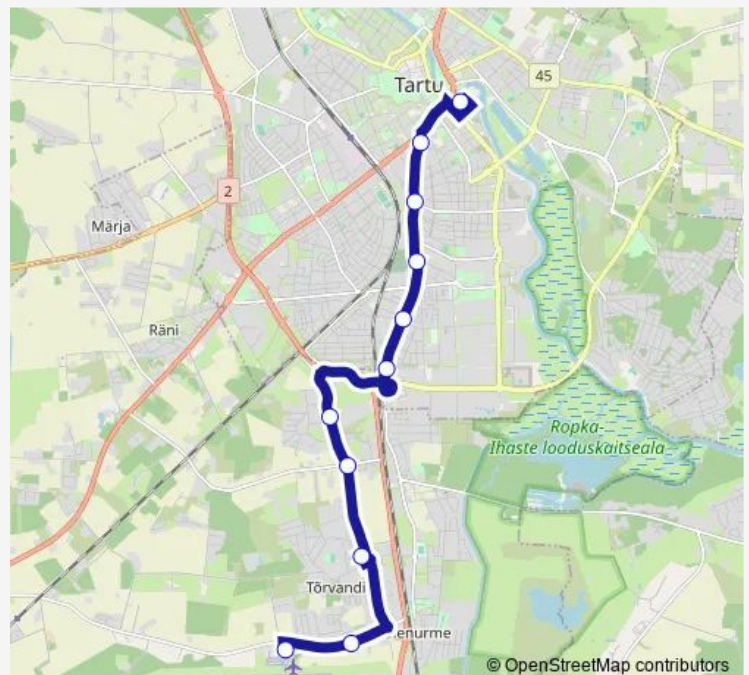

Tartu bussijaam

Route schedule

Lennujaam — Tartu bussijaam

Monday	06:05
Tuesday	06:05
Wednesday	06:05
Thursday	06:05
Friday	06:05
Saturday	—
Sunday	—

Route info

Direction: Lennujaam

Stops: 11

Trip Duration: 0 hour 20 min

338 — Lennujaam - Tõrvandi - Tartu

338 Bus time schedules and route maps are available in an offline PDF at busmaps.com. Use the busmaps.com website to see live bus times, train schedule or subway schedule, and step-by-step directions for all public transit in Tartu