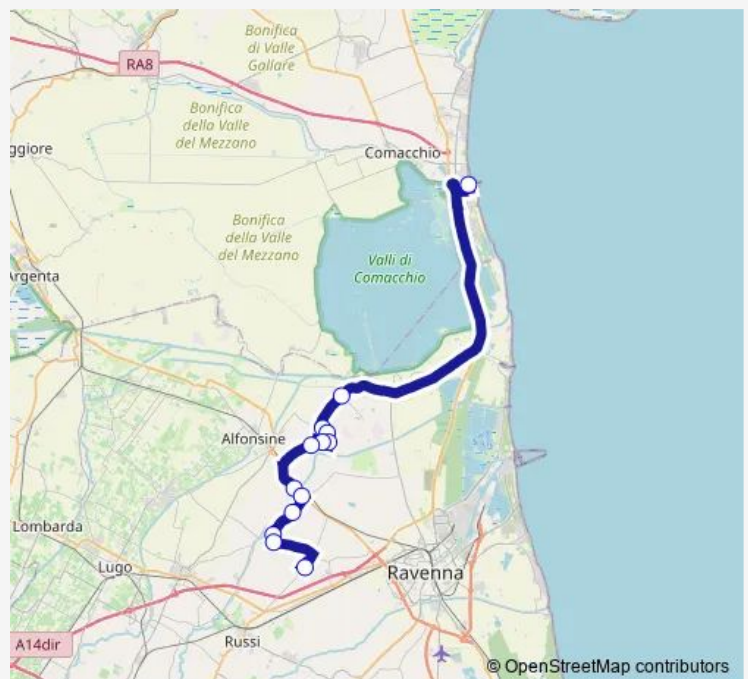

Ammonite

Santerno

Santerno - VIA Canala

Piangipane

Route schedule

Lido Estensi Centro Scolastico [077] — Piangipane

Monday	14:05
Tuesday	14:05
Wednesday	14:05
Thursday	14:05
Friday	14:05
Saturday	13:05
Sunday	—

Route info

Direction: Lido Estensi Centro Scolastico [077]

Stops: 13

Trip Duration: 1 hour 3 min

338 — Longastrino - Alfonsine- Mezzano - Lido Estensi Centro Studi

Direction

Conventello Pizzeria Cz — Longastrino [A38]

Friday 06:57

Saturday 06:57

Sunday —

Route info

Direction: Alfonsine Nagykata

Stops: 7

Trip Duration: 0 hour 58 min

Direction