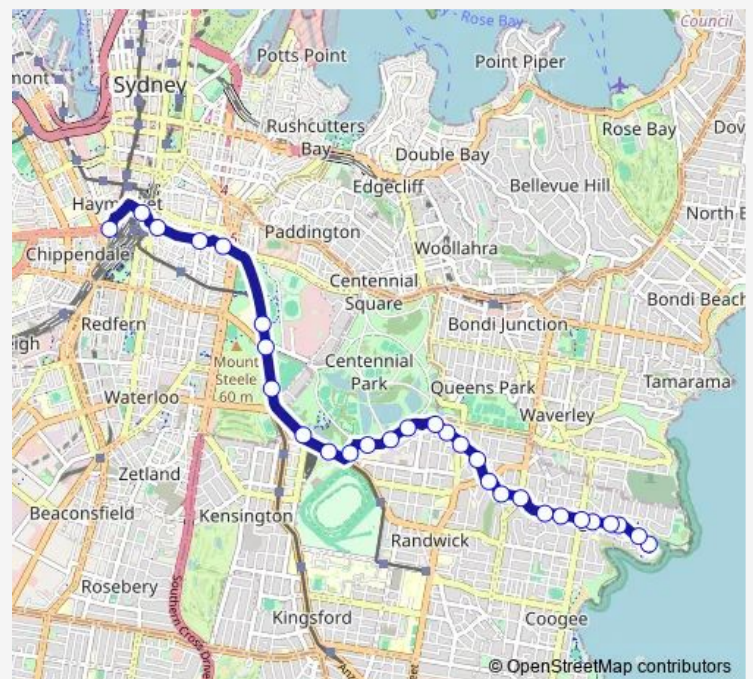

Tuesday 06:46-08:34

Wednesday 06:46-08:34

Thursday 06:46-08:34

Friday 06:46-08:34

Saturday —

Sunday —

Route info

Direction: Clovelly Rd Terminus

Stops: 29

Trip Duration: 0 hour 34 min

338 — Prepay-Only - Clovelly to Central Railway Square **BusMaps**

Moore Park Busway After Alison Rd

Moore Park Busway At Robertson Rd

Moore Park Busway At Lang Rd

Moore Park Busway Opp The Entertainment Quarter

Fitzroy St At Marshall St

Foveaux St At Crown St

Central Station, Foveaux St, Stand F

Central Station, Eddy Av, Stand A

Central Station, Railway Square, Stand N

## Route info

Direction: Clovelly Rd Terminus

Stops: 29

Trip Duration: 0 hour 30 min

Fitzroy St At Marshall St

Foveaux St At Crown St

Central Station, Foveaux St, Stand F

Central Station, Eddy Av, Stand A