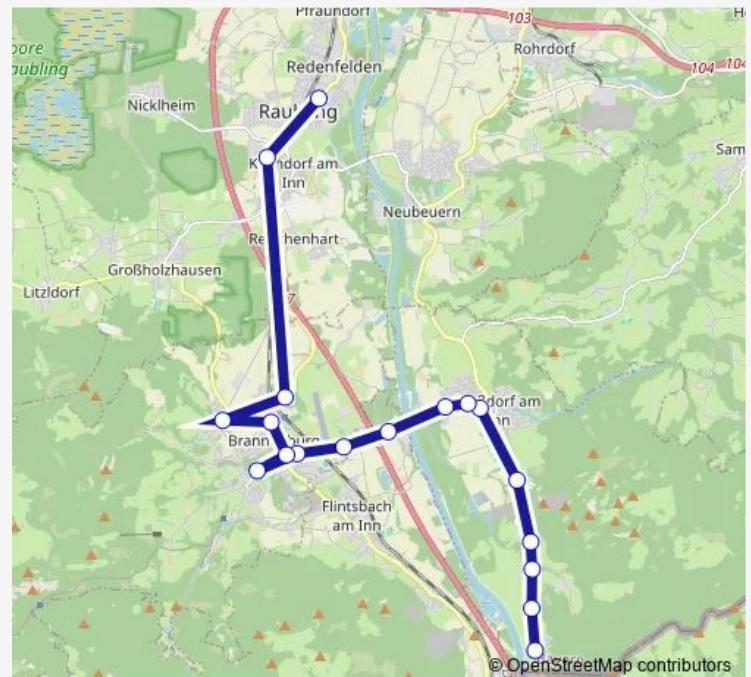

### Route schedule

Windshausen — Raubling, Turnhalle

Monday 06:30-15:40

Tuesday 06:30-15:40

Wednesday 06:30-15:40

Thursday 06:30-15:40

Friday 06:30-12:45

Saturday —

### Route info

Direction: Windshausen

Stops: 18

Trip Duration: 0 hour 39 min

## Route info

Direction: Raubling, Turnhalle

Stops: 13

Trip Duration: 0 hour 38 min

## Route info

Direction: Raubling, Turnhalle

Stops: 8

Trip Duration: 0 hour 28 min

338 Bus time schedules and route maps are available in an offline PDF at busmaps.com. Use the busmaps.com website to see live bus times, train schedule or subway schedule, and step-by-step directions for all public transit in Erl