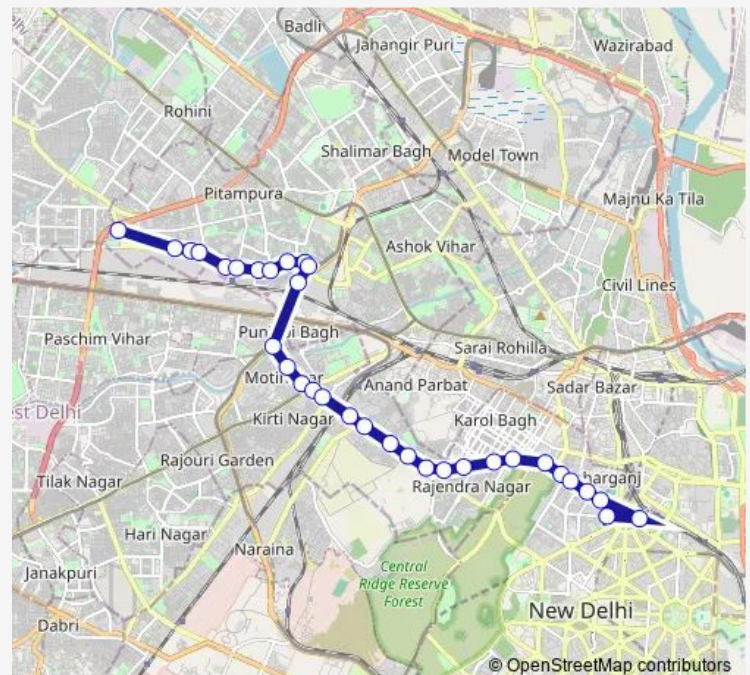

South Patel Nagar (Metro Station)

### Route schedule

West Enclave Terminal — Shivaji Stadium Terminal

Monday 08:05-18:25

Tuesday 08:05-18:25

Wednesday 08:05-18:25

Thursday 08:05-18:25

Friday 08:05-18:25

Saturday 08:05-18:25

### Route info

Direction: West Enclave Terminal

Stops: 33

Trip Duration: 1 hour 8 min

85bextdown

BusMaps

East Patel Nagar

Rajendra Place