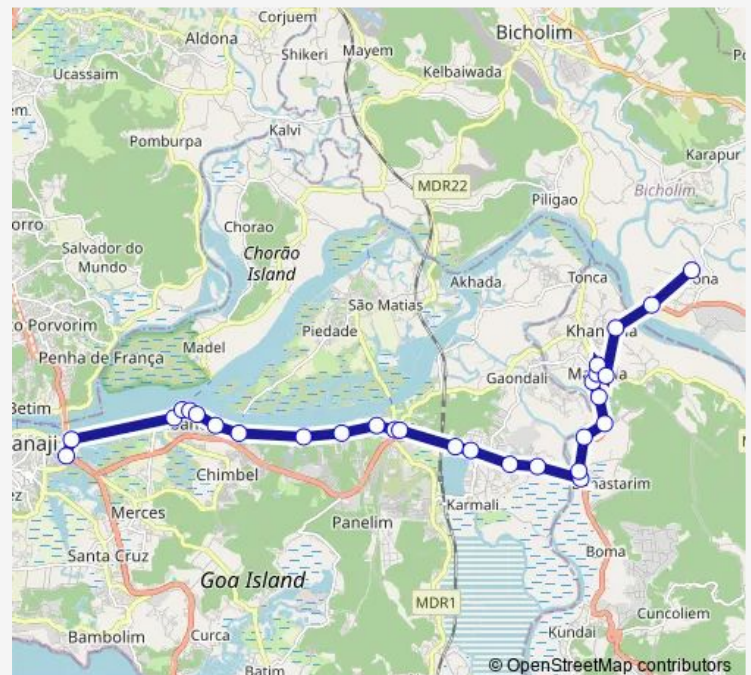

Thursday 06:45-18:30

Friday 06:45-18:30

Saturday 06:45-18:30

Sunday 06:45-18:30

Route info

Direction: Panaji KTC Bus Stand

Stops: 29

Trip Duration: 0 hour 40 min