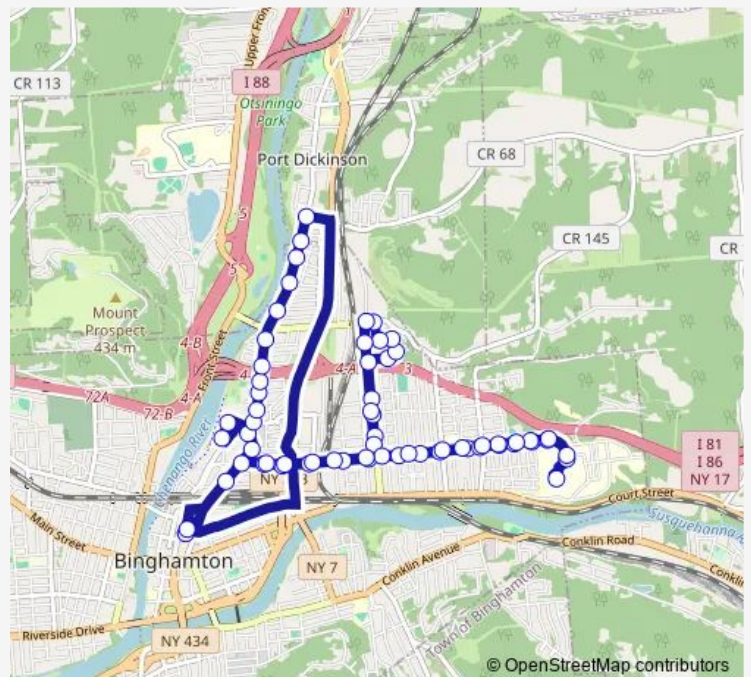

### Route schedule

BC Junction 28 Robinson St — BC Junction

Monday	—
Tuesday	—
Wednesday	—
Thursday	—
Friday	—
Saturday	10:00-18:00
Sunday	—

### Route info

Direction: BC Junction 28 Robinson St

Stops: 63

Trip Duration: 0 hour 50 min

28/40 Combo

Robinson/Moeller

Robinson/Mason

Robinson/Bigelow

## Route schedule

BC Junction 28 Robinson St — BC Junction

Monday	—
Tuesday	—
Wednesday	—
Thursday	—
Friday	—
Saturday	11:00-17:00
Sunday	—

## Route info

Direction: BC Junction 28 Robinson St

Stops: 49

Trip Duration: 0 hour 50 min

Robinson/Emmet

Chenango/Lyon

Chenango/State

Binghamton Plaza/Kmart