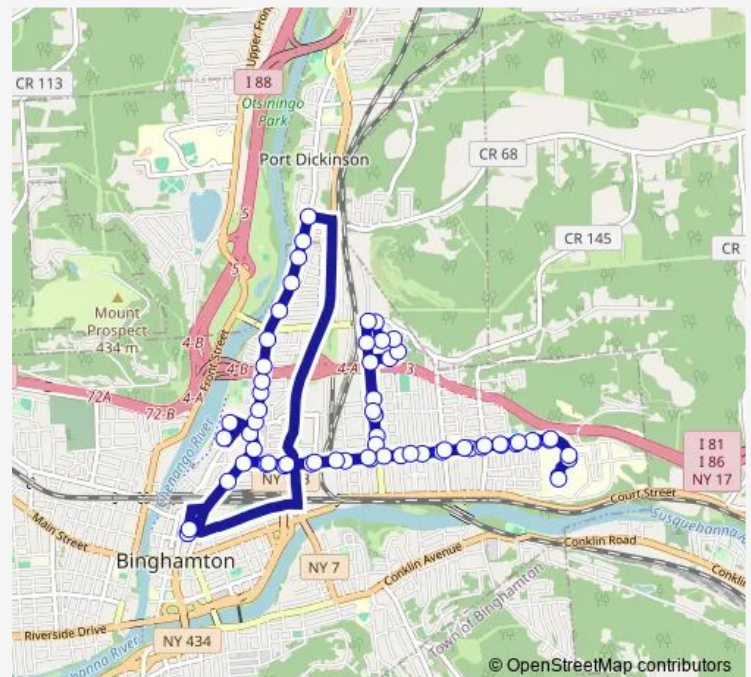

Broad/Spellicy

Broad/E Frederick

Broad/William

Route schedule

BC Junction 28 Robinson St — BC Junction

Monday	—
Tuesday	—
Wednesday	—
Thursday	—
Friday	—
Saturday	10:00-18:00
Sunday	—

Route info

Direction: BC Junction 28 Robinson St

Stops: 63

Trip Duration: 0 hour 50 min

28/40 Combo

BusMaps

Robinson/Moeller

Robinson/Mason

Robinson/Bigelow

Robinson/Milford

49 stops

[Open route schedule](#)

BC Junction 28 Robinson St

Chenango/Eldredge

Chenango/Robinson

Robinson/Emmett

Robinson/Wales

Robinson/Whitney

Stops: 49

Trip Duration: 0 hour 50 min

Robinson/Emmet

Chenango/Lyon

Chenango/State

Binghamton Plaza/Kmart

Binghamton Plaza/New York Pizzeria

Chenango/Frederick St