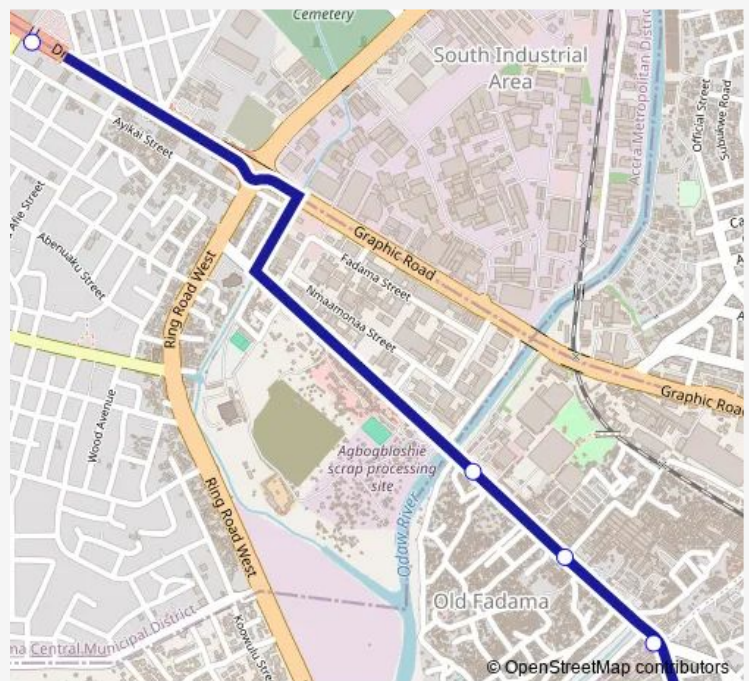

Market 488

Galloway

Terminal Arena Station

Route schedule

Terminal Kaneshie Mkt Cmplx — Terminal Arena Station

Monday 15:26

Tuesday 15:26

Wednesday 15:26

Thursday 15:26

Friday 15:26

Saturday 15:26

Sunday 15:26

Route info

Direction: Terminal Kaneshie Mkt Cmplx

Stops: 5

Trip Duration: 0 hour 29 min

164B — Kaneshie Mkt Cmplx to Arena Station

BusMaps

164B Bus time schedules and route maps are available in an offline PDF at busmaps.com. Use the busmaps.com website to see live bus times, train schedule or subway schedule, and step-by-step directions for all public transit in Accra