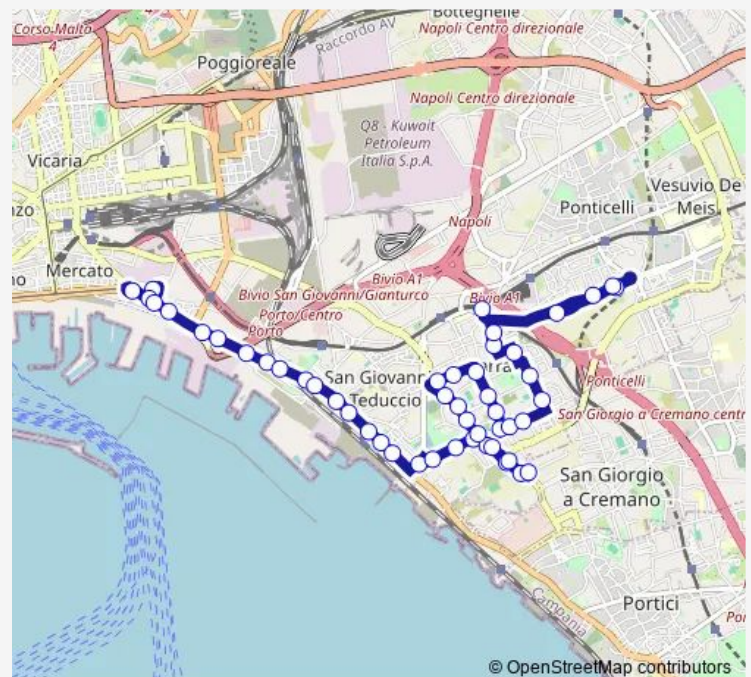

Reggia DI Portici

Reggia DI Portici - S.Erasmo

Volta - Brin

Route schedule

Chiaromonte - DAY Hospital — Brin - Attestamento

Monday 07:11-17:41

Tuesday 07:11-17:41

Wednesday 07:11-17:41

Thursday 07:11-17:41

Friday 07:11-17:41

Saturday 06:32-16:49

Sunday 07:59-16:48

Route info

Direction: Chiaromonte - DAY Hospital

Stops: 22

Trip Duration: 0 hour 46 min

Direction

Brin - Attestamento — Chiaromonte - DAY Hospital

49 stops

[Open route schedule](#)

Brin - Attestamento

Volta - Brin

Volta - Lucci

Volta - Brin