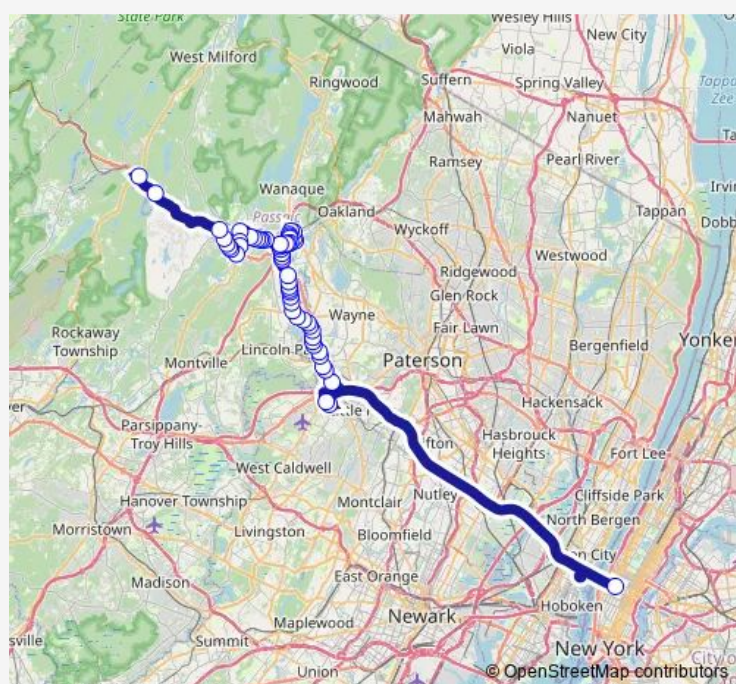

### Direction

Mothers Park & Ride RT 23 North — Port Authority BUS Terminal

9 stops

[Open route schedule](#)

Mothers Park & Ride RT 23 North

RT-23 AT Alps Rd

RT-23 AT Fairfield Rd

Wayne Route 23 Transit Center

US-46 Service RD AT Overpass Bridge

Willowbrook Mall Shoppers Stop

Willowbrook Park & Ride

Port Authority Drop Off

Port Authority BUS Terminal

### Route schedule

Mothers Park & Ride RT 23 North — Port Authority BUS Terminal

Monday 10:00-10:30

Tuesday 10:00-10:30

Wednesday 10:00-10:30

Thursday 10:00-10:30

Friday 10:00-10:30

Saturday —

### Route info

Direction: Mothers Park & Ride RT 23 North

Stops: 9

Trip Duration: 0 hour 44 min