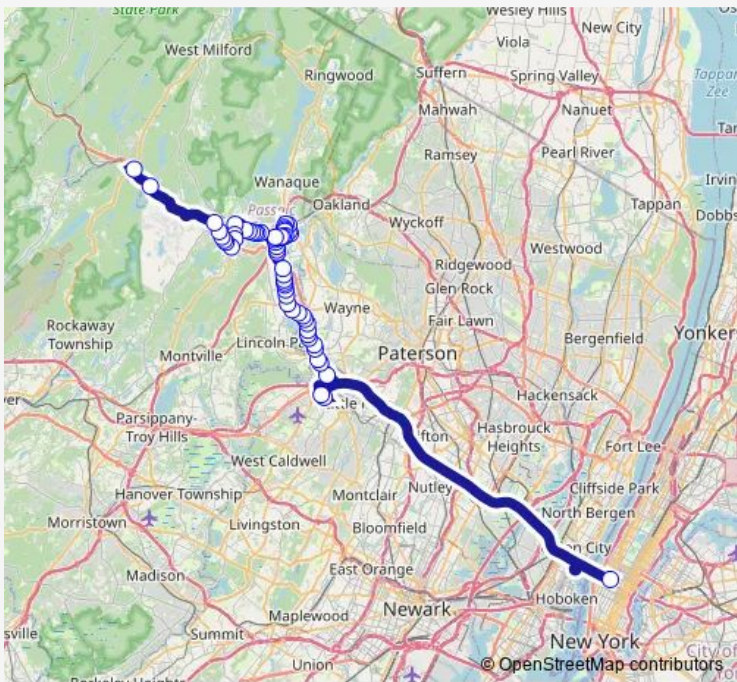

Bus 194

[Go to website](#)

Direction
 Mothers Park & Ride RT 23 North — PORT AUTHORITY BUS TERMINAL
 9 stops
[Open route schedule](#)

- Mothers Park & Ride RT 23 North
- RT-23 AT Alps Rd
- RT-23 AT Fairfield Rd
- Wayne Route 23 Transit Center
- US-46 Service RD AT Overpass Bridge
- Willowbrook Mall Shoppers Stop
- Willowbrook Park & Ride
- PORT AUTHORITY DROP OFF
- PORT AUTHORITY BUS TERMINAL

Route schedule
 Mothers Park & Ride RT 23 North — PORT AUTHORITY BUS TERMINAL

Monday	10:00-10:30
Tuesday	10:00-10:30
Wednesday	10:00-10:30
Thursday	10:00-10:30
Friday	10:00-10:30
Saturday	—
Sunday	—

Route info
 Direction: Mothers Park & Ride RT 23 North
 Stops: 9
 Trip Duration: 0 hour 44 min

Direction

RT 23 Southbound AT ST Johns Church — PORT AUTHORITY BUS TERMINAL

44 stops

[Open route schedule](#)

RT 23 Southbound AT ST Johns Church

RT-23 Park & Ride AT Kanouse Rd

RT-23 AT Echo Lake Rd

RT-23 100' S OF Center Court