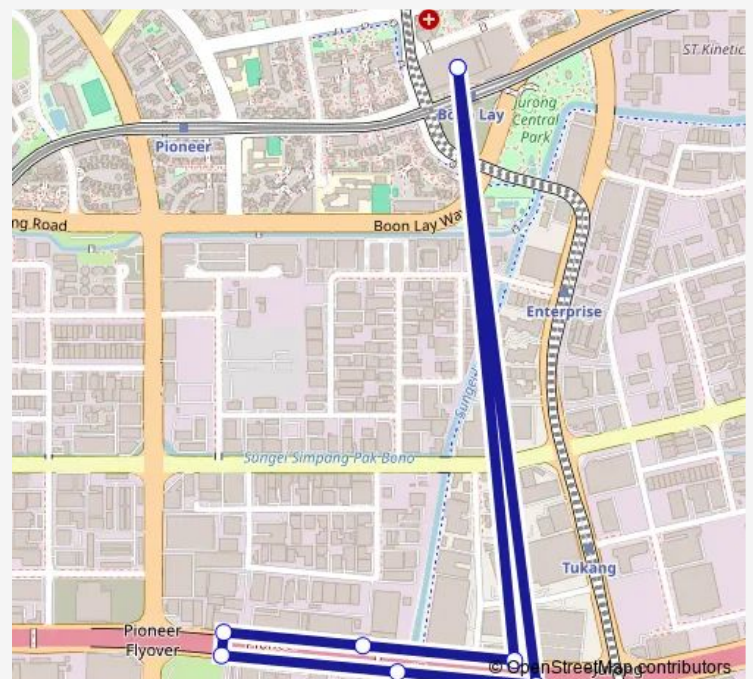

Direction

Boon Lay Int — Boon Lay Int

8 stops

[Open route schedule](#)

Boon Lay Int

Jurong Bird Pk

Givaudan

Bef Pioneer Circus

Markono Holdings

Opp Givaudan

Opp Jurong Bird Pk

Boon Lay Int

Route schedule

Boon Lay Int — Boon Lay Int

Monday 05:45

Tuesday 05:45

Wednesday 05:45

Thursday 05:45

Friday 05:45

Saturday 05:45

Sunday 05:45

Route info

Direction: Boon Lay Int

Stops: 8

Trip Duration: 0 hour 36 min

194 Bus time schedules and route maps are available in an offline PDF at busmaps.com. Use the busmaps.com website to see live bus times, train schedule or subway schedule, and step-by-step directions for all public transit in Singapore