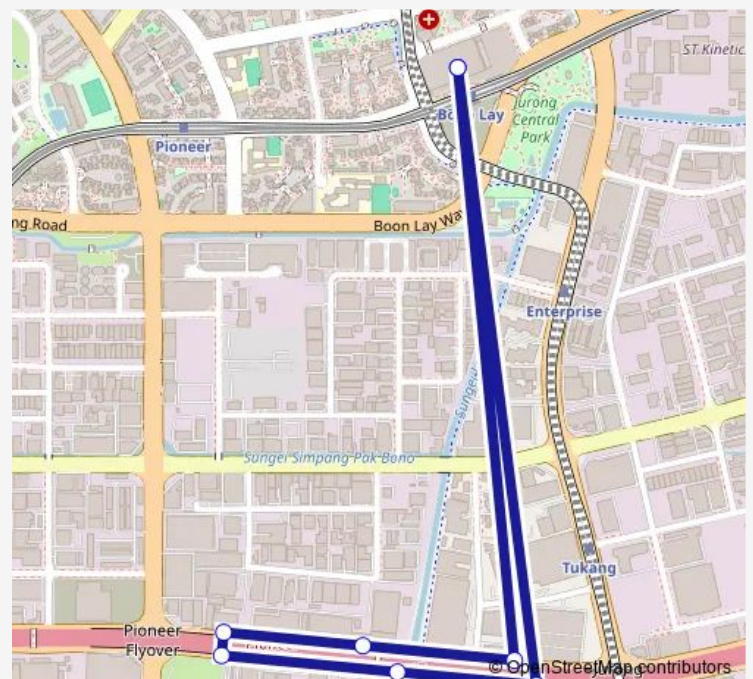

Bus 194

[Go to website](#)

Direction

Boon Lay Int — Boon Lay Int

8 stops

[Open route schedule](#)

Boon Lay Int

Jurong Bird Pk

Givaudan

Bef Pioneer Circus

Markono Holdings

Opp Givaudan

Opp Jurong Bird Pk

Boon Lay Int

Route schedule

Boon Lay Int — Boon Lay Int

Monday 05:45

Tuesday 05:45

Wednesday 05:45

Thursday 05:45

Friday 05:45

Saturday 05:45

Sunday 05:45

Route info

Direction: Boon Lay Int

Stops: 8

Trip Duration: 0 hour 36 min

194 Bus time schedules and route maps are available in an offline PDF at busmaps.com. Use the busmaps.com website to see live bus times, train schedule or subway schedule, and step-by-step directions for all public transit in Singapore