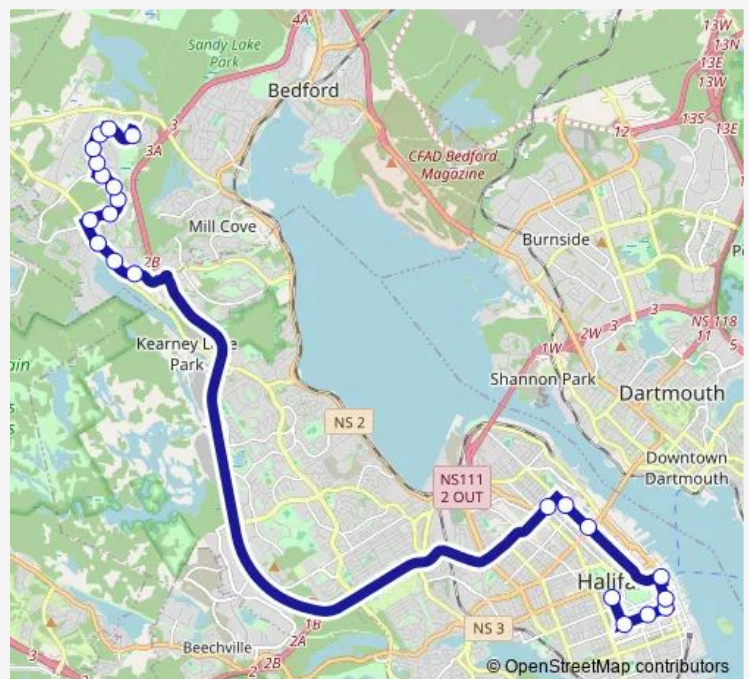

**Bus 194 West Bedford Express**

[Go to website](#)

**Direction**

Summer St After Bell Rd (8363) — West Bedford Park and Ride Bay 1 (2234)

22 stops

[Open route schedule](#)

- Summer St After Bell Rd (8363)
- Spring Garden Rd After Summer St (8337)
- Spring Garden Rd After Dresden Row (8336)
- Spring Garden Rd Before Barrington St (8338)
- Barrington St Before Sackville St (6121)
- Granville St Before Duke St Bay 1 (6087)
- Gottingen St After North St (6769)
- Gottingen St Before Russell St (6782)
- Young St Before Agricola St (8631)
- Larry Uteck Blvd Before Kearney Lake Rd (6365)
- Larry Uteck Blvd After Civic 1181 (6383)
- Larry Uteck Blvd Before Abbingdon Ave (7022)
- Broad St After Larry Uteck Blvd (2028)
- Broad St After Bramwell Ct (2029)
- Broad St After Tilbury Ave (2030)
- Broad St Before Samaa Ct (2031)
- Broad St Before Gary Martin Dr (2032)
- Gary Martin Dr Before Capstone Cr (6491)
- Gary Martin Dr Before Utopia Ln (6487)
- Gary Martin Dr After Lasalle Ct (6489)
- Innovation Dr After Gary Martin Dr (6549)

**Route schedule**

Summer St After Bell Rd (8363) — West Bedford Park and Ride Bay 1 (2234)

Monday	15:30-17:00
Tuesday	15:30-17:00
Wednesday	15:30-17:00
Thursday	15:30-17:00
Friday	15:30-17:00
Saturday	—
Sunday	—

**Route info**

Direction: Summer St After Bell Rd (8363)

Stops: 22

Trip Duration: 0 hour 55 min

194 — West Bedford Express

## Direction

West Bedford Park and Ride Bay 1 (2234) — Summer St After Veterans Memorial Ln (2304)

18 stops

[Open route schedule](#)

West Bedford Park and Ride Bay 1 (2234)

Innovation Dr Before Gary Martin Dr (6567)