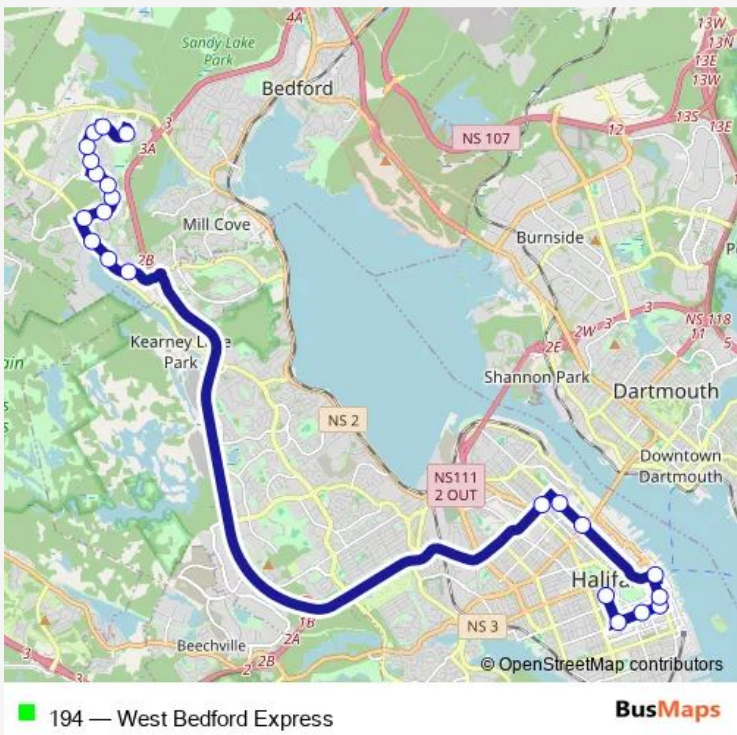

Bus 194 West Bedford Express

[Go to website](#)

Direction
 Summer St After Bell Rd (8363) — West Bedford Park and Ride Bay 1 (2234)
 24 stops
[Open route schedule](#)

- Summer St After Bell Rd (8363)
- Spring Garden Rd After Summer St (8337)
- Spring Garden Rd After Dresden Row (8336)
- Spring Garden Rd Before Barrington St (8338)
- Barrington St Before Sackville St (6121)
- Barrington St Before Duke St (6106)
- Barrington St After Duke St Bay 1 (6087)
- Cogswell St Before Gottingen St (6455)
- Gottingen St After North St (6769)
- Gottingen St Before Russell St (6782)
- Young St Before Agricola St (8631)
- Larry Uteck Blvd Before Kearney Lake Rd (6365)
- Larry Uteck Blvd After Civic 1181 (6383)
- Larry Uteck Blvd Before Abbington Ave (7022)
- Broad St After Larry Uteck Blvd (2028)
- Broad St After Bramwell Ct (2029)
- Broad St After Tilbury Ave (2030)
- Broad St Before Samaa Ct (2031)
- Broad St Before Gary Martin Dr (2032)
- Gary Martin Dr Before Capstone Cr (6491)
- Gary Martin Dr Before Utopia Ln (6487)

Route schedule
 Summer St After Bell Rd (8363) — West Bedford Park and Ride Bay 1 (2234)

Monday	15:30-17:00
Tuesday	15:30-17:00
Wednesday	15:30-17:00
Thursday	15:30-17:00
Friday	15:30-17:00
Saturday	—
Sunday	—

Route info
 Direction: Summer St After Bell Rd (8363)
 Stops: 24
 Trip Duration: 0 hour 54 min

Gary Martin Dr After Lasalle Ct (6489)

Innovation Dr After Gary Martin Dr (6549)

West Bedford Park and Ride Bay 1 (2234)

Direction

West Bedford Park and Ride Bay 1 (2234) — Summer St After Veterans Memorial Ln (2304)

18 stops

[Open route schedule](#)

West Bedford Park and Ride Bay 1 (2234)

Innovation Dr Before Gary Martin Dr (6567)