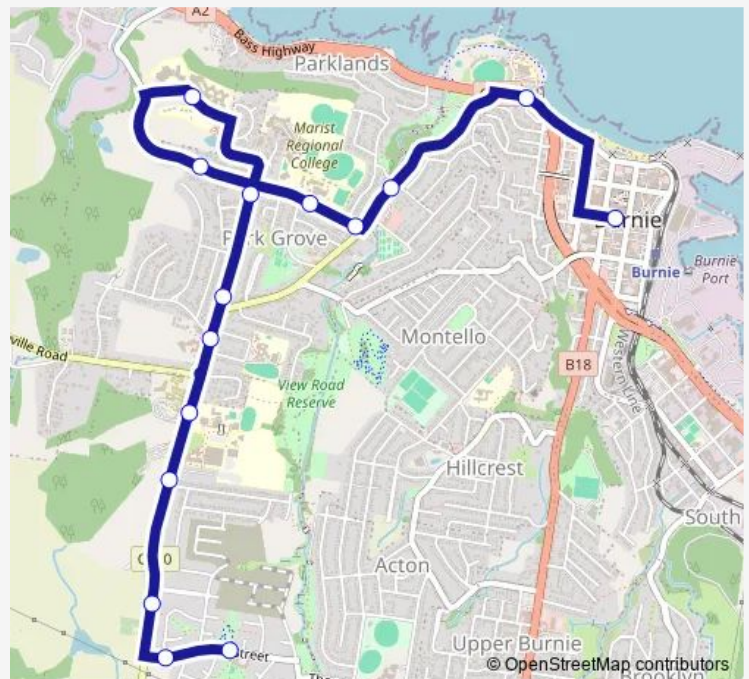

Woniora Rd near Rouse Pl

Woniora Rd near Stammers Pl

Stop 21, No.27 Kentish Dr

Stop 20, Wright St opp.Lorymer Pl

Stop 18, No.8 Wright St

Stop 16, opp.No.22 Wiseman St

**Route schedule**

Burnie Interchange Stop B, No.39-41 Cattley St — Stop 16, opp.No.22 Wiseman St

Monday	14:58
Tuesday	14:58
Wednesday	14:58
Thursday	14:58
Friday	14:58
Saturday	—
Sunday	—

**Route info**

Direction: Burnie Interchange Stop B, No.39-41 Cattley St

Stops: 15

Trip Duration: 0 hour 18 min

194 — Acton via Upper Burnie (Loop)

## Direction

Stop 16, opp.No.22 Wiseman St — Burnie City Terminus

15 stops

[Open route schedule](#)

Stop 16, opp.No.22 Wiseman St

Stop 14, Wiseman St

Stop 13, No.110 Mooreville Rd

Stop 12, Mooreville Rd near Malonga Dr

## Route info

Direction: Stop 16, opp.No.22 Wiseman St

Stops: 15

Trip Duration: 0 hour 17 min