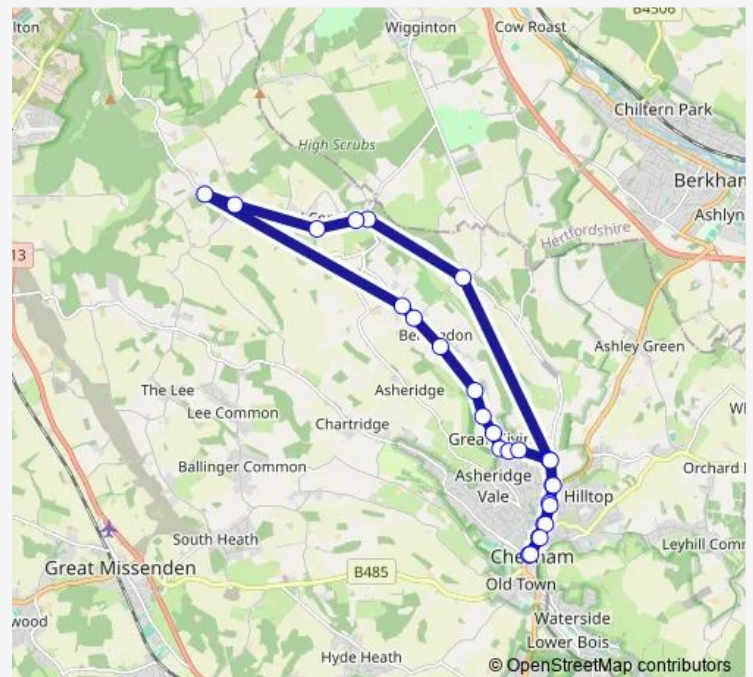

Bus 194 Chesham - Hawridge - Cholesbury - St Leonards

[Go to website](#)

Direction

Broadway — Broadway

27 stops

[Open route schedule](#)

Broadway

Police Station

Mount Nugent

Hope Church

Greenway

Route schedule

Broadway — Broadway

Monday —

Tuesday —

Wednesday —

Thursday —

Friday —

Saturday 13:15

Sunday —

Route info

Direction: Broadway

Stops: 27

Trip Duration: 0 hour 38 min

194 — Chesham - Hawridge - Cholesbury - St Leonards **BusMaps**

Vale Road

The Nash Arms PH

Berkhampstead Road

The Jolly Sportsman PH

Police Station

Broadway

194 Bus time schedules and route maps are available in an offline PDF at busmaps.com. Use the busmaps.com website to see live bus times, train schedule or subway schedule, and step-by-step directions for all public transit in Chesham Bois