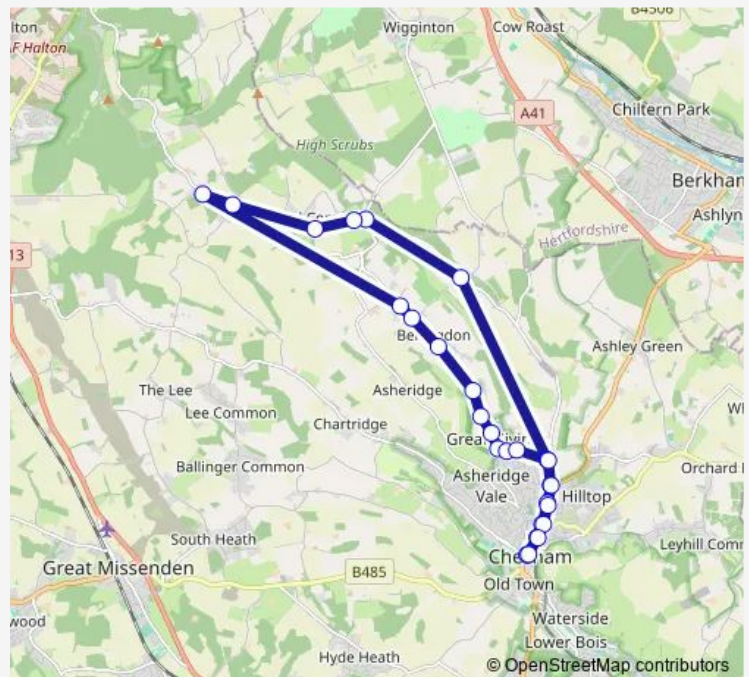

### Direction

Broadway — Broadway

27 stops

[Open route schedule](#)

Broadway

Police Station

The Jolly Sportsman PH

Berkhampstead Road

### Route schedule

Broadway — Broadway

Monday

—

Tuesday

—

Wednesday

—

### Route info

Direction: Broadway

Stops: 27

Trip Duration: 0 hour 38 min

194 — Chesham - Hawridge - Cholesbury - St Leonards

Vale Road

The Nash Arms PH

Berkhampstead Road