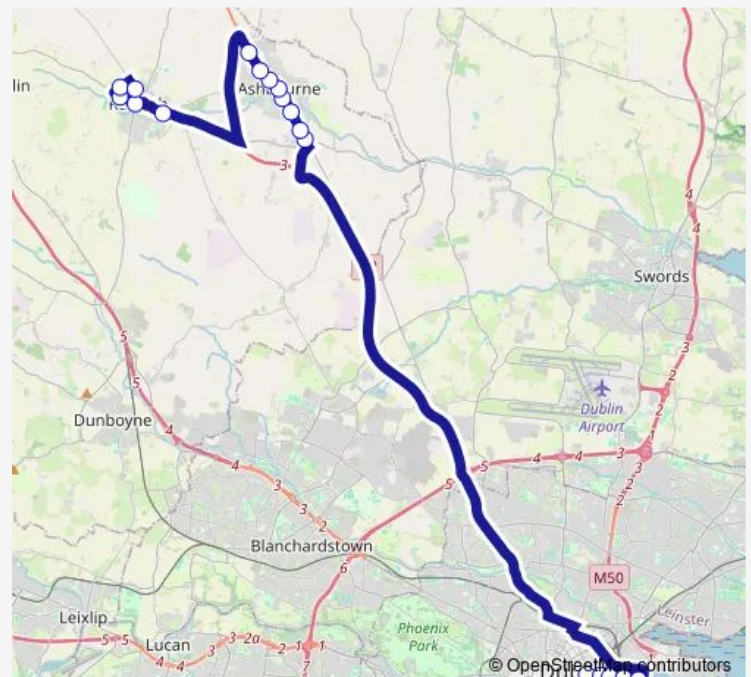

Ratoath

Steeplechase Hill

Steeplechase Wood

Route schedule

Merrion Street — Skryne Road

Monday 16:45-18:06

Tuesday 16:45-18:06

Wednesday 16:45-18:06

Thursday 16:45-18:06

Friday 16:45-18:06

Saturday —

Sunday —

Route info

Direction: Merrion Street

Stops: 22

Trip Duration: 1 hour 25 min

194 — Ratoath - Dublin City

Direction

Ratoath National School — Stephen's Green Nth

24 stops

[Open route schedule](#)

Ratoath National School

Woodlands Park

Steeplechase Hill

Tuesday 06:40-07:10

Wednesday 06:40-07:10

Thursday 06:40-07:10

Friday 06:40-07:10

Saturday —

Sunday —

Route info

Direction: Ratoath National School