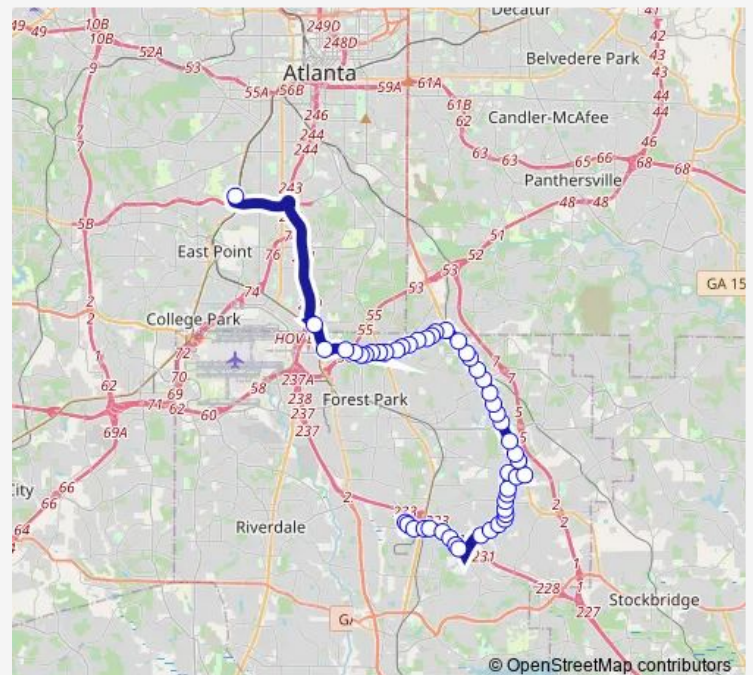

Thursday 04:45-23:26

Friday 04:45-23:26

Saturday 05:31-23:31

Sunday 05:30-23:30

Route info

Direction: Southlake Mall

Stops: 51

Trip Duration: 0 hour 48 min

194 — Conley Road / Mt Zion

SR 42 @ Partin Pl

SR 42 @ OLD REX Morrow Rd

SR 42 @ 5465

SR 42 @ Forest Pkwy

SR 42 @ Burkshire Rd

SR 42 @ Holland Park Dr

SR 42 @ OLD Toney Dr

Thursday 05:05-23:45

Friday 05:05-23:45

Saturday 05:45-23:45

Sunday 05:45-23:45

Route info

Direction: Lakewood/FT Mcpherson Station

Stops: 50

Trip Duration: 0 hour 49 min