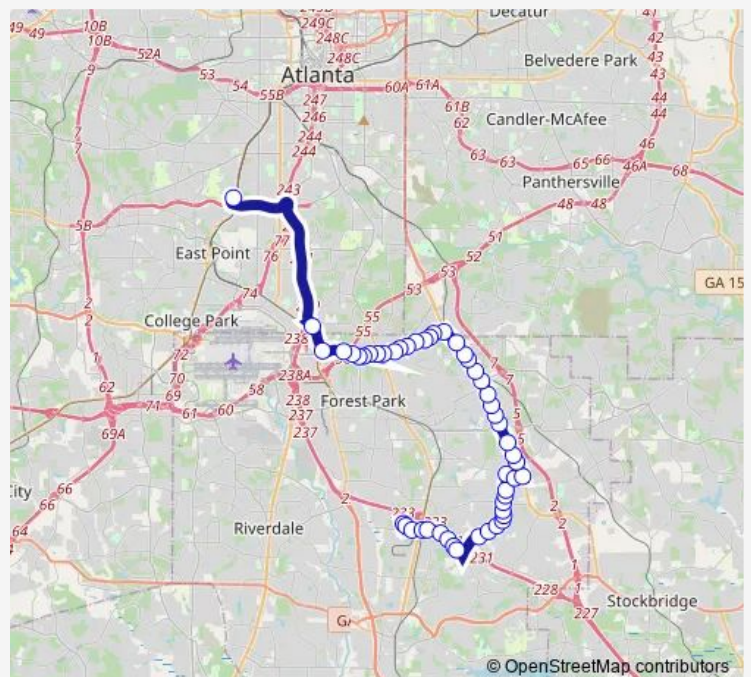

MT ZION BLVD @ VESTA BROOK LN

MT ZION BLVD @ MILL LAKE WAY

MT ZION BLVD @ E MEYER DR

MT ZION BLVD @ LAKE HARBIN RD

MT ZION BLVD @ SOMERTON DR

MT ZION BLVD @ SHELLEY LN

MT ZION BLVD @ REX RD

REX RD @ 2843

SR 42 @ REX RD

Route schedule

SOUTHLAKE MALL — LAKEWOOD/FT MCPHERSON STATION

Monday	04:45-23:31
Tuesday	04:45-23:30
Wednesday	04:45-23:30
Thursday	04:45-23:26
Friday	04:45-23:26
Saturday	05:31-23:31
Sunday	05:30-23:30

Route info

Direction: SOUTHLAKE MALL

Stops: 51

Trip Duration: 0 hour 45 min

194 — Conley Road / Mt Zion

SR 42 @ PARTIN PL

SR 42 @ OLD REX MORROW RD

SR 42 @ 5465