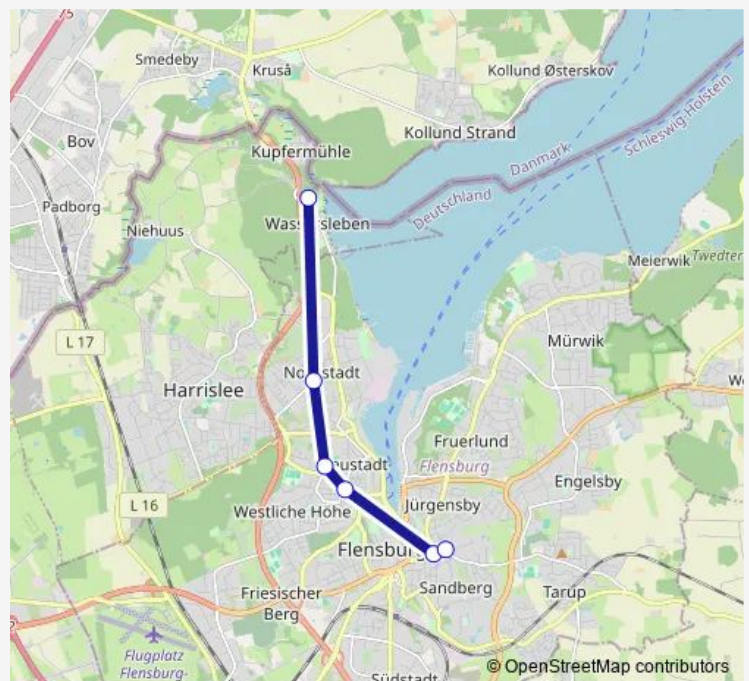

### Direction

Kupfermühle Kobbermølle Danske Skole — Flensburg  
Marie-Jørgensby-Skolen

6 stops

[Open route schedule](#)

Kupfermühle Kobbermølle Danske Skole

Flensburg, Cornelius-Hansen-Weg

Flensburg Gustav-Johannsen-Skole

### Route schedule

Kupfermühle Kobbermølle Danske Skole — Flensburg  
Marie-Jørgensby-Skolen

Monday 12:45

Tuesday 12:45

Wednesday 13:40

Thursday 12:45

Friday 12:45

Saturday —

### Route info

Direction: Kupfermühle Kobbermølle Danske Skole

Stops: 6

Trip Duration: 0 hour 24 min

## Route info

Direction: Leck Sozialzentrum

Stops: 17

Trip Duration: 1 hour 19 min