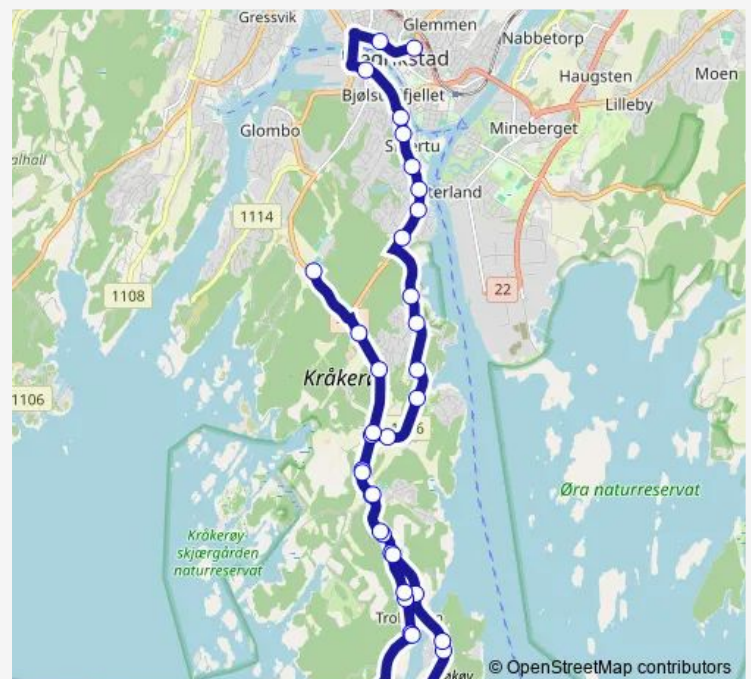

Kjøkøy

### Route schedule

Fredrikstad bussterminal — Kråkerøy ungdomsskole

Monday 07:25

Tuesday 07:25

Wednesday 07:25

Thursday 07:25

Friday 07:25

Saturday —

### Route info

Direction: Fredrikstad bussterminal

Stops: 39

Trip Duration: 0 hour 35 min

■ 194 — Kråkerøy ungdomsskole

BusMaps

Puttesund bru

Håholmen