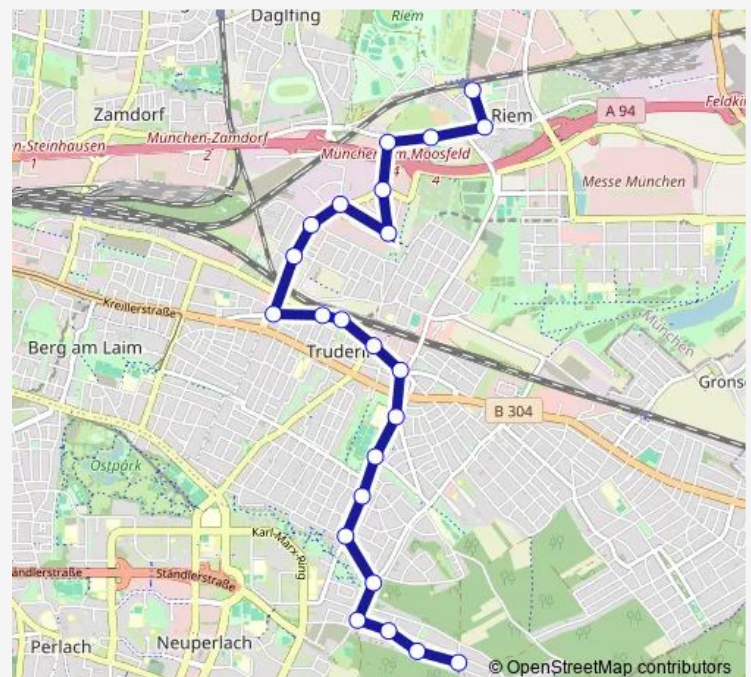

### Route schedule

Riem — Nauestraße

Monday	05:35-00:15 <sup>+1</sup>
Tuesday	05:35-00:15 <sup>+1</sup>
Wednesday	05:35-00:15 <sup>+1</sup>
Thursday	05:35-00:15 <sup>+1</sup>
Friday	05:35-00:15 <sup>+1</sup>
Saturday	06:15-00:15 <sup>+1</sup>
Sunday	07:55-00:15 <sup>+1</sup>

### Route info

Direction: Riem

Stops: 23

Trip Duration: 0 hour 32 min

194

Friesplatz

Nauestraße

## Direction

Nauestraße — Am Hochacker

5 stops

[Open route schedule](#)

Nauestraße

Friesplatz

Lamprechtstraße

Hippelstraße

## Route info

Direction: Nauestraße

Stops: 23

Trip Duration: 0 hour 30 min