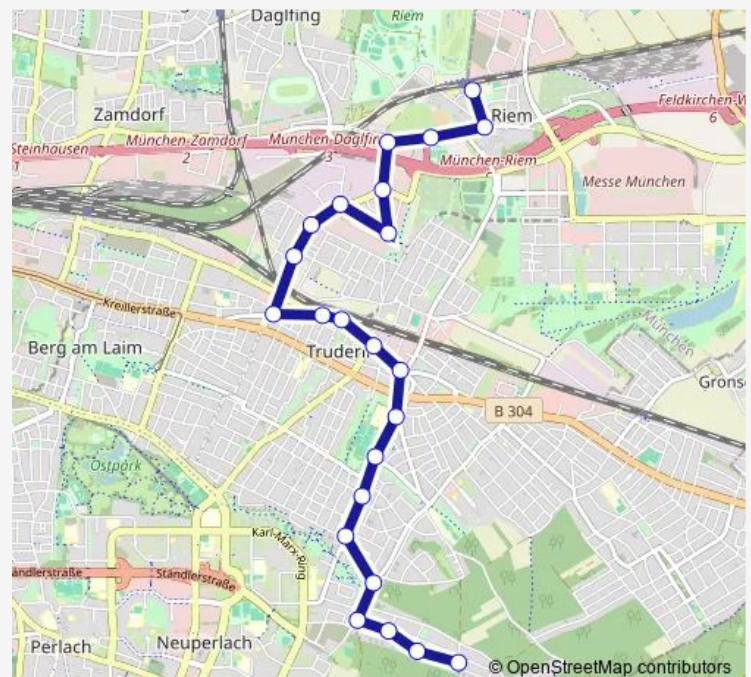

Am Hochacker

Hippelstraße

Lamprechtstraße

Route schedule

Riem — Nauestraße

Monday	05:35-00:15 ⁺¹
Tuesday	05:35-00:15 ⁺¹
Wednesday	05:35-00:15 ⁺¹
Thursday	05:35-00:15 ⁺¹
Friday	05:35-00:15 ⁺¹
Saturday	06:15-00:15 ⁺¹
Sunday	07:55-00:15 ⁺¹

Route info

Direction: Riem

Stops: 23

Trip Duration: 0 hour 32 min

194

BusMaps

Friesplatz

Nauestraße

Direction

Nauestraße — Am Hochacker

5 stops

[Open route schedule](#)

Nauestraße

Friesplatz

Lamprechtstraße

Hippelstraße

Saturday —

Sunday —

Route info

Direction: Nauestraße

Stops: 5

Trip Duration: 0 hour 4 min

Direction

Nauestraße — Riem