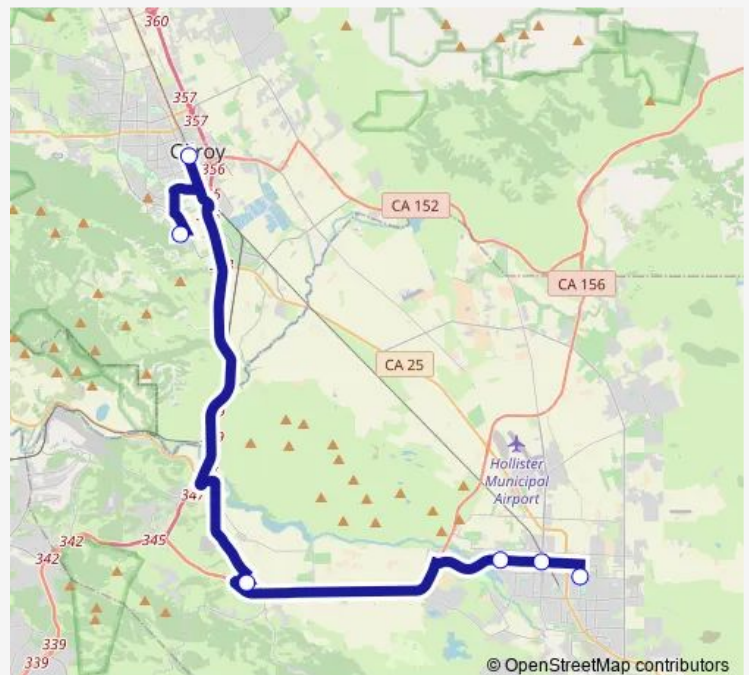

Direction

Veteran's Park — Caltrain/Greyhound Station

5 stops

[Open route schedule](#)

Veteran's Park

4th & San Benito

4th & Miller (Quik Stop)

Abbe Park

Caltrain/Greyhound Station

Route schedule

Veteran's Park — Caltrain/Greyhound Station

Monday	—
Tuesday	—
Wednesday	—
Thursday	—
Friday	—
Saturday	07:30-15:55
Sunday	07:30-15:55

Route info

Direction: Veteran's Park

Stops: 5

Trip Duration: 0 hour 55 min

Direction

Caltrain/Greyhound Station — Veteran's Park

5 stops

[Open route schedule](#)

Caltrain/Greyhound Station

Abbe Park

Wednesday 06:45-21:20

Thursday 06:45-21:20

Friday 06:45-21:20

Saturday —

Sunday —

Route info

Direction: Gavilan College Gilroy

Stops: 6