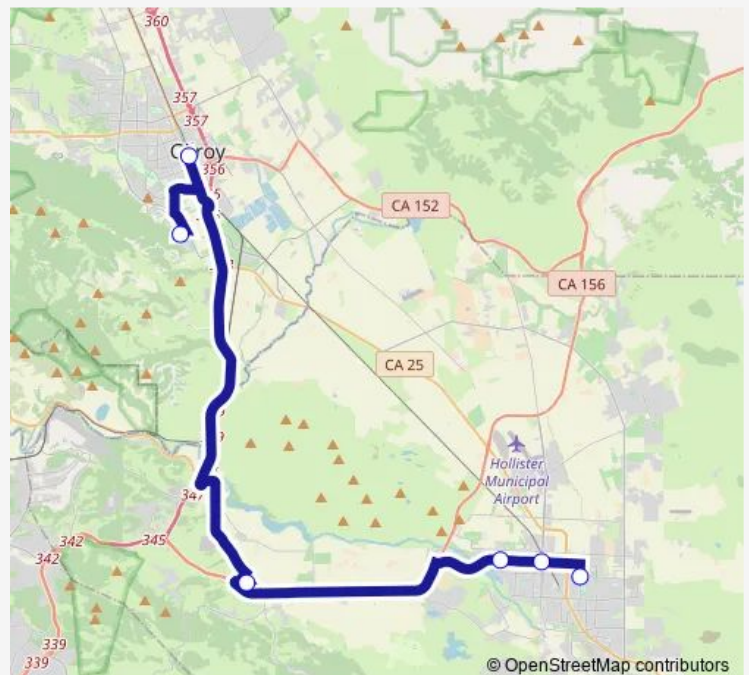

### Direction

Veteran's Park — Caltrain/Greyhound Station

5 stops

[Open route schedule](#)

Veteran's Park

4th & San Benito

4th & Miller (Quik Stop)

Abbe Park

Caltrain/Greyhound Station

### Route schedule

Veteran's Park — Caltrain/Greyhound Station

Monday	—
Tuesday	—
Wednesday	—
Thursday	—
Friday	—
Saturday	07:30-15:55
Sunday	07:30-15:55

### Route info

Direction: Veteran's Park

Stops: 5

Trip Duration: 0 hour 55 min

**Direction**

Caltrain/Greyhound Station — Veteran's Park

5 stops

[Open route schedule](#)