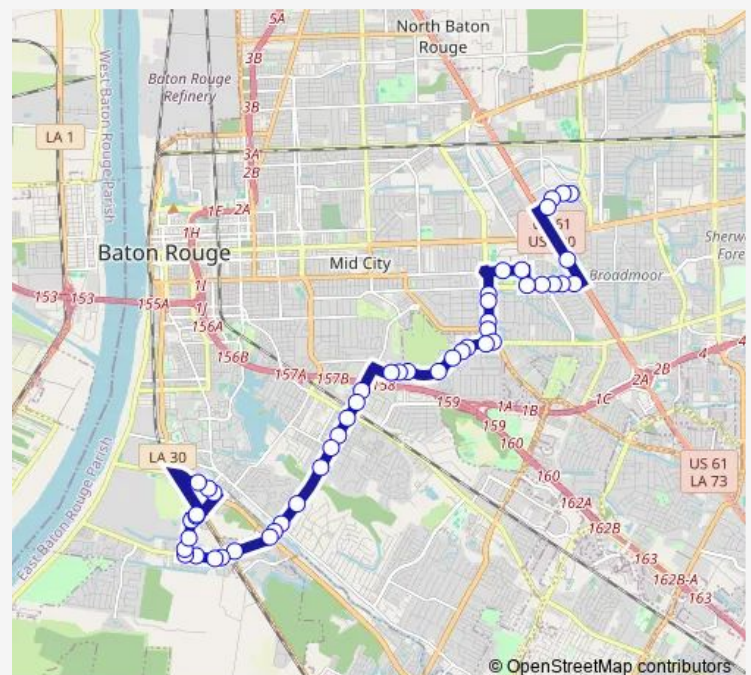

Direction

Cortana PI Walmart Transfer Center - E — Bob Petit @ Nicholson Dr - S

48 stops

[Open route schedule](#)

Cortana PI Walmart Transfer Center - E

Cortana PI @ Lowes - W

Cortana PI @ Sams Club - W

Cortana PI @ Florline - W

Airline Hwy @ Connells Village - S

Goodwood @ Airline/Old Woman's Hospital

Goodwood @ BR Water Company - W

Goodwood @ Connels Park - W

Goodwood @ Chevelle - W

East Airport @ Goodwood - W

Independence Blvd @ E. Airport - W

Corporate @ Commerce - W

Corporate @ Town Center Apts - W

Route schedule

Cortana PI Walmart Transfer Center - E — Bob Petit @ Nicholson Dr - S

Monday	06:00-21:00
Tuesday	06:00-21:00
Wednesday	06:00-21:00
Thursday	06:00-21:00
Friday	06:00-21:00
Saturday	06:30-20:00
Sunday	07:00-19:00

Route info

Direction: Cortana PI Walmart Transfer Center - E

Stops: 48

Trip Duration: 0 hour 34 min

Corporate @ The Reserve at Cedar Lodge -

Corporate @ Citiplace - W

Corporate @ Energy Dr - W

Corporate @ Park Plaza - W