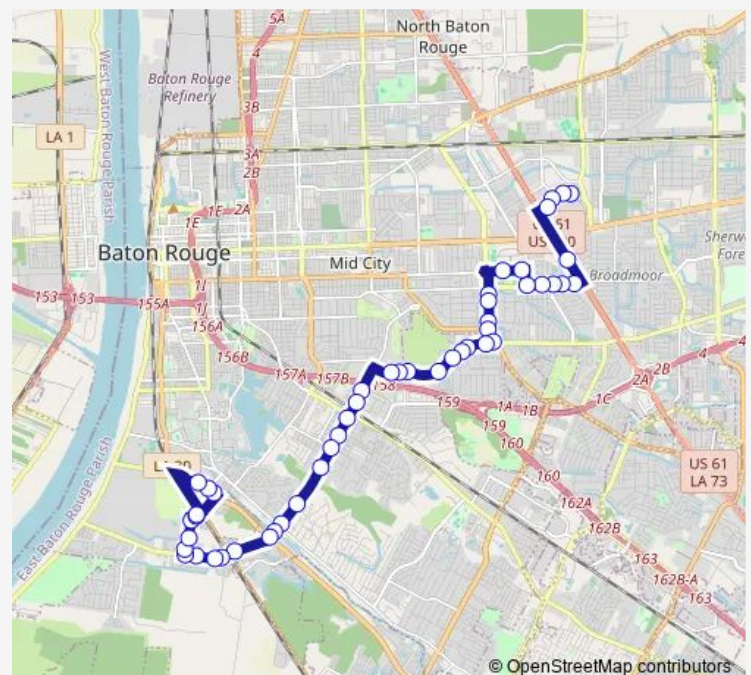

Direction

Cortana PI Walmart Transfer Center - E — Bob Petit @ Nicholson Dr - S

48 stops

[Open route schedule](#)

Cortana PI Walmart Transfer Center - E

Cortana PI @ Lowes - W

Cortana PI @ Sams Club - W

Cortana PI @ Florline - W

Airline Hwy @ Connells Village - S

Goodwood @ Airline/Old Woman's Hospital

Goodwood @ BR Water Company - W

Goodwood @ Connels Park - W

Goodwood @ Chevelle - W

East Airport @ Goodwood - W

Independence Blvd @ E. Airport - W

Corporate @ Commerce - W

Corporate @ Town Center Apts - W

Route schedule

Cortana PI Walmart Transfer Center - E — Bob Petit @ Nicholson Dr - S

Monday	06:00-21:00
Tuesday	06:00-21:00
Wednesday	06:00-21:00
Thursday	06:00-21:00
Friday	06:00-21:00
Saturday	06:30-20:00
Sunday	07:00-19:00

Route info

Direction: Cortana PI Walmart Transfer Center - E

Stops: 48

Trip Duration: 0 hour 39 min

Corporate @ The Reserve at Cedar Lodge -

Corporate @ Citiplace - W

Corporate @ Energy Dr - W

Corporate @ Park Plaza - W