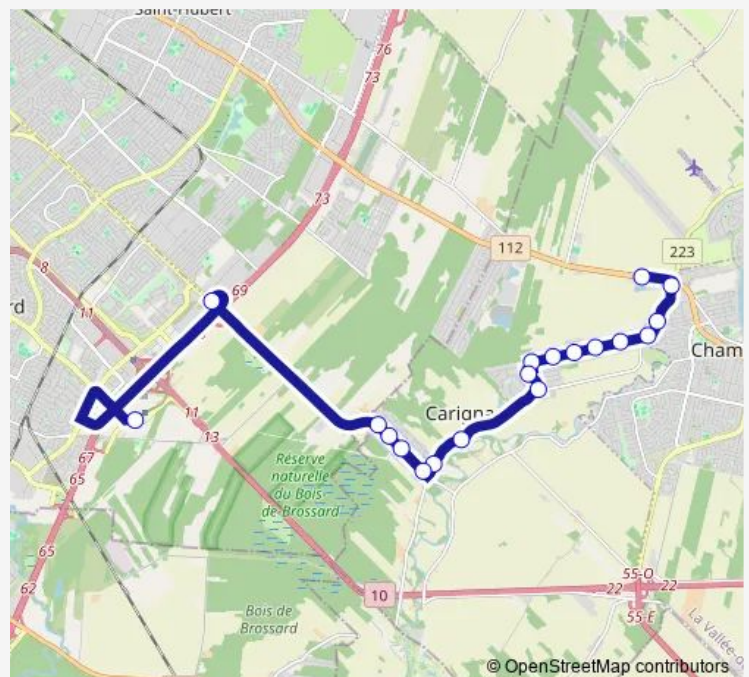

Grande Allée / Place de la Couronne

Terminus Brossard - Quai 3

**Route schedule**

Route 112 / devant le Faubourg Carignan — Terminus Brossard - Quai 3

Monday 06:31-07:23

Tuesday 06:31-07:23

Wednesday 06:31-07:23

Thursday 06:31-07:23

Friday 06:31-07:23

Saturday —

Sunday —

**Route info**

Direction: Route 112 / devant le Faubourg Carignan

Stops: 19

Trip Duration: 0 hour 30 min

483 — Carignan (Bellerive-Henriette) - Terminus Brossard

## Direction

Terminus Brossard - Quai 3 — Route 112 / face au  
Faubourg Carignan

19 stops

[Open route schedule](#)

Terminus Brossard - Quai 3

Grande Allée / de l'Acier

Grande Allée / devant le civique 1198