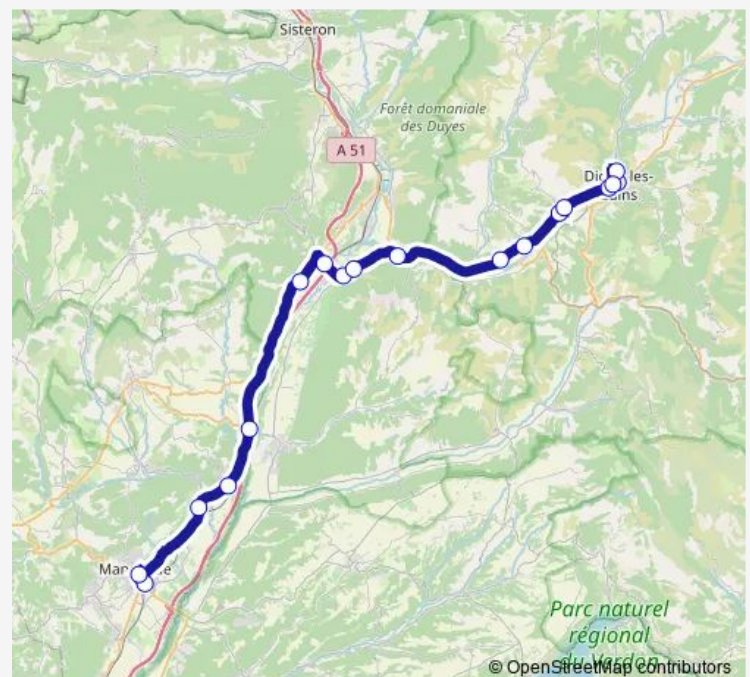

Tuesday 14:25-19:10

Wednesday 14:25-19:10

Thursday 14:25-19:10

Friday 14:25-19:10

Saturday 19:10

Sunday 19:10

Route info

Direction: Gare Routiere

Stops: 17

Trip Duration: 1 hour 23 min

Direction

Gare Sncf — Gare Routiere

18 stops

[Open route schedule](#)

Gare Sncf

Halte Routiere