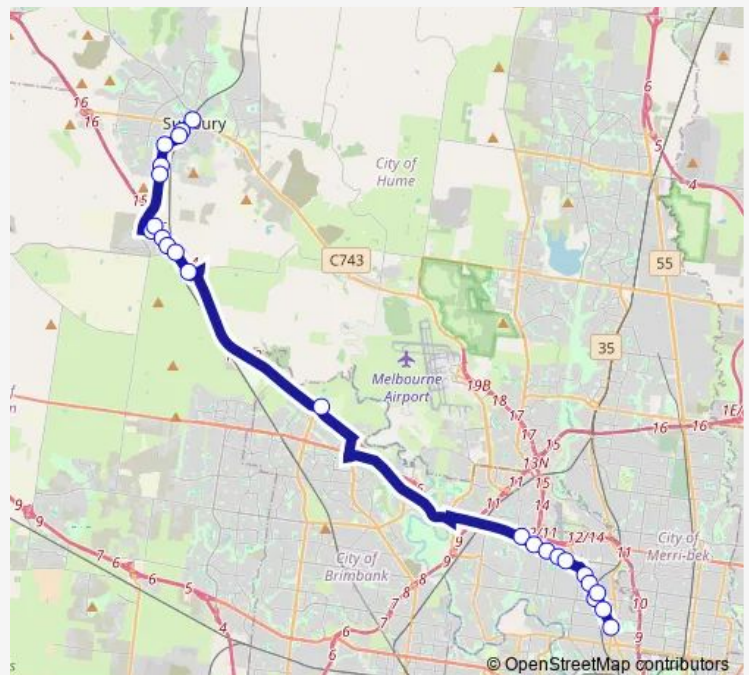

Plumpton Rd/Houdini Dr (Diggers Rest)

Rosenthal Bvd/Vineyard Rd (Sunbury)

**Route schedule**

Moonee Ponds Interchange/Mt Alexander Rd (Moonee Ponds) — Sunbury Station/Brook St (Sunbury)

Monday	07:30-19:40
Tuesday	07:30-18:50
Wednesday	07:30-18:50
Thursday	07:30-18:50
Friday	07:30-18:50
Saturday	08:30-19:40
Sunday	—

**Route info**

Direction: Moonee Ponds Interchange/Mt Alexander Rd (Moonee Ponds)

Stops: 25

Trip Duration: 0 hour 47 min

483 — Moonee Ponds - Sunbury

Elizabeth Dr/Vineyard Rd (Sunbury)

Narani Ct/Vineyard Rd (Sunbury)