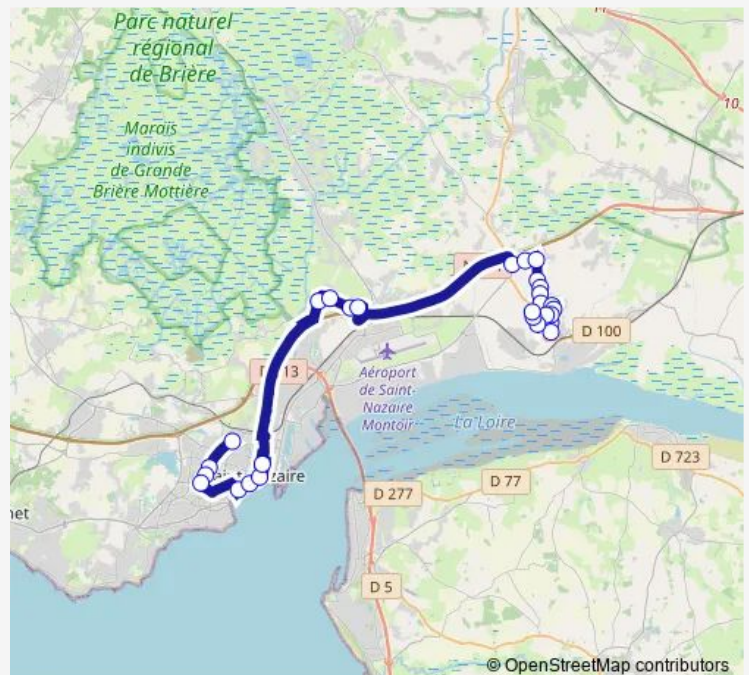

Thursday —

Friday —

Saturday —

Sunday —

Route info

Direction: Berthauderie

Stops: 28

Trip Duration: 0 hour 57 min