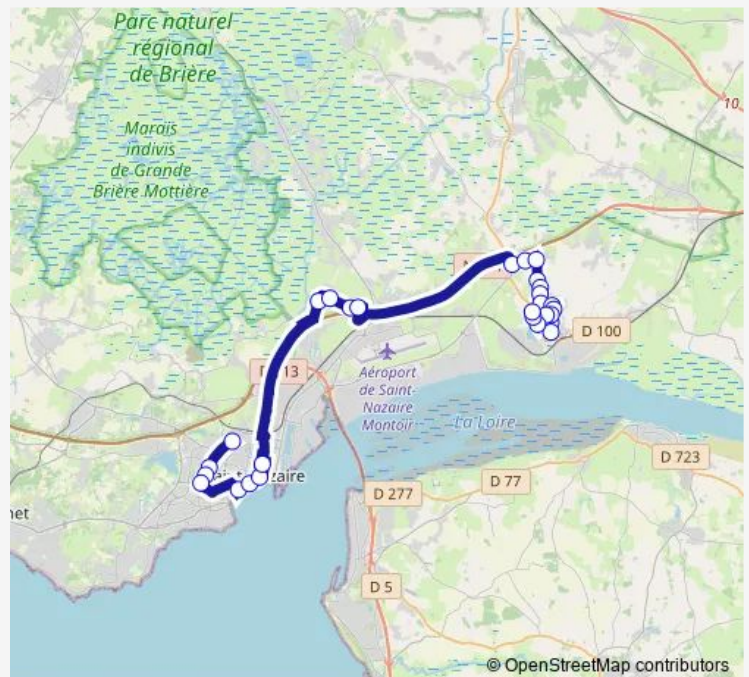

Thursday —

Friday —

Saturday —

Sunday —

Route info

Direction: Berthauderie

Stops: 28

Trip Duration: 0 hour 57 min