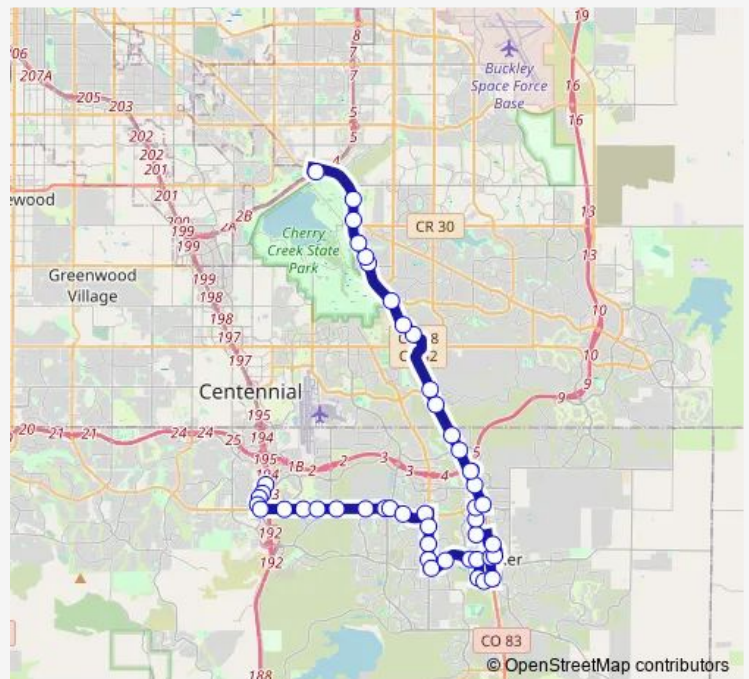

Bus 483 Parker Road - Lincoln Ave

[Go to website](#)

Direction
 Nine Mile Station Gate A — Lincoln Station Gate B
 44 stops
[Open route schedule](#)

- Nine Mile Station Gate A
- S Parker Rd & Lehigh Ave
- S Parker Rd & Quincy Ave
- S Parker Rd & Temple Dr
- S Parker Rd & Whitaker Pl
- S Parker Rd & Belleview Ave
- S Parker Rd & Orchard Rd
- S Lewiston Way & S Parker Rd
- S Lewiston Way & Mccallin Gate
- Arapahoe Rd & S Parker Rd
- S Parker Rd & Broncos Pkwy
- S Parker Rd & Long Ave
- S Parker Rd & Valley Hi Dr
- S Parker Rd & Cottonwood Dr
- Crown Crest Blvd & S Parker Rd
- S Parker Rd & Pine Ln
- S Parker Rd & Lincoln Ave
- Dransfeldt Rd & Lincoln Ave
- Dransfeldt Rd & Progress Ln
- Dransfeldt Rd & Plaza Dr
- Parker Pnr

Route schedule

Nine Mile Station Gate A — Lincoln Station Gate B

Monday	05:27-19:01
Tuesday	05:27-19:01
Wednesday	05:27-19:01
Thursday	05:27-19:01
Friday	05:27-19:01
Saturday	—
Sunday	—

Route info

Direction: Nine Mile Station Gate A

Stops: 44

Trip Duration: 1 hour 3 min

483 — Parker Road - Lincoln Ave

Victorian Dr & Mainstreet

S Parker Rd & Mainstreet

Twenty Mile Rd & Dransfeldt Rd

S Dransfeldt Rd & Twenty Mile Rd

Dransfeldt Rd & Mainstreet

Sunday —

Route info

Direction: Lincoln Station Gate B

Stops: 46

Trip Duration: 1 hour 4 min

Victorian Dr & Mainstreet

Parker Pnr

Dransfeldt Rd & Plaza Dr