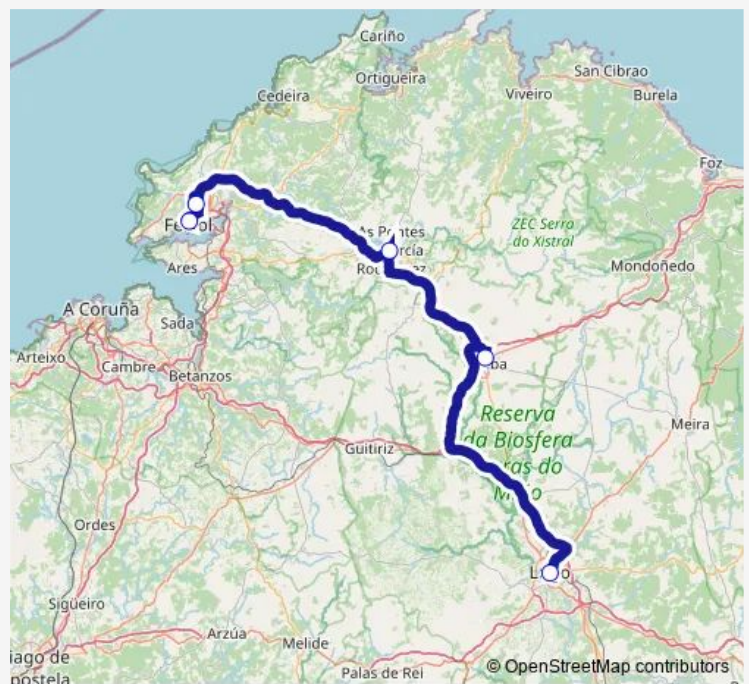

### Route schedule

Lugo E.A. — Ferrol E.A.

Monday	06:30
Tuesday	06:30
Wednesday	06:30
Thursday	—
Friday	06:30-18:00
Saturday	—
Sunday	—

### Route info

Direction: Lugo E.A.

Stops: 5

Trip Duration: 1 hour 40 min

■ XG843017 — Ferrol E.A. - As Pontes - Vilalba E.A. - Lugo E.A.

**Direction**

Ferrol E.A. — Lugo E.A.

5 stops