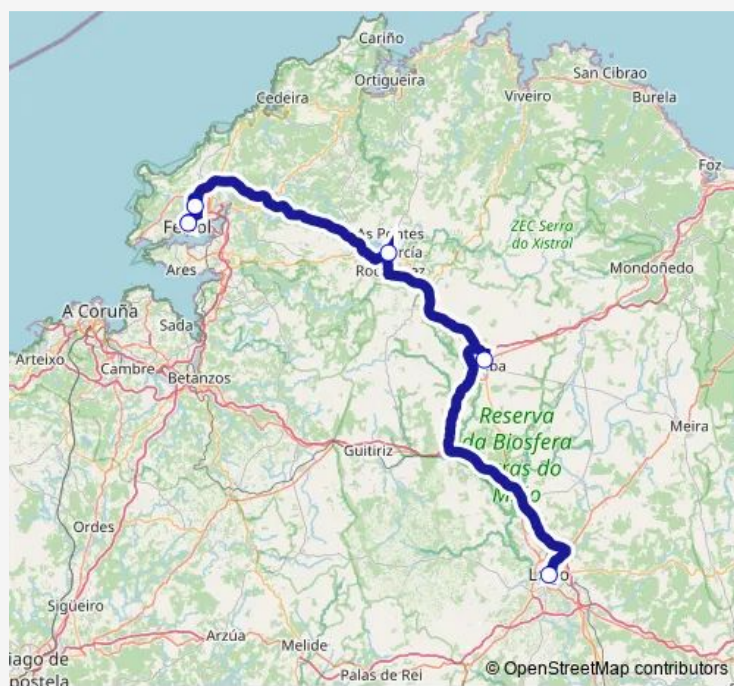

Bus Xg843017 Ferrol E.A. - As Pontes - Vilalba E.A. - Lugo E.A.

[Go to website](#)

Direction

Lugo E.A. — Ferrol E.A.

5 stops

[Open route schedule](#)

Lugo E.A.

Vilalba E.A.

As Pontes

Residencia A. M.

Ferrol E.A.

Route schedule

Lugo E.A. — Ferrol E.A.

Monday	06:30
Tuesday	06:30
Wednesday	06:30
Thursday	06:30
Friday	06:30-18:00
Saturday	—
Sunday	—

Route info

Direction: Lugo E.A.

Stops: 5

Trip Duration: 1 hour 40 min

■ Xg843017 — Ferrol E.A. - As Pontes - Vilalba E.A. - Lugo E.A.

Direction

Ferrol E.A. — Lugo E.A.

5 stops

[Open route schedule](#)

Ferrol E.A.

Direction: Ferrol E.A.

Stops: 5

Trip Duration: 1 hour 40 min

Xg843017 Bus time schedules and route maps are available in an offline PDF at busmaps.com. Use the busmaps.com website to see live bus times, train schedule or subway schedule, and step-by-step directions for all public transit in As Pontes de Garcia Rodriguez