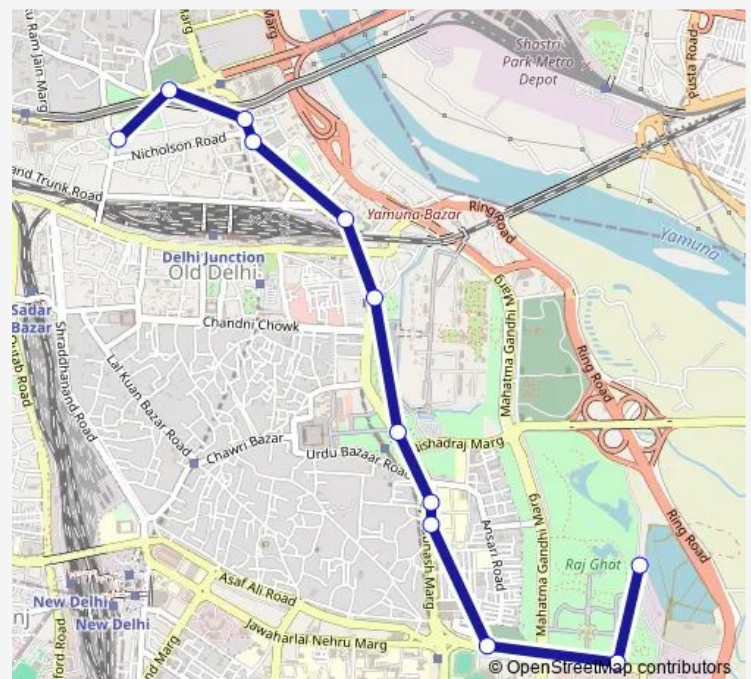

Bus 348lstlup

[Go to website](#)

Direction

Mori Gate Terminal — Rajghat Cluster Depot

12 stops

[Open route schedule](#)

Mori Gate Terminal

Isbt Nityanand Marg

Isbt Kashmere Gate (Lothian Road)

Guru Govind Singh University (Kashmere Gate)

Gpo

Red Fort

Jama Masjid

Darya Ganj

Darya Ganj

Delhi Gate / Ambedkar Stadium Terminal

Rajghat Gandhi Darshan

Rajghat Cluster Depot

Route schedule

Mori Gate Terminal — Rajghat Cluster Depot

Monday 12:40-22:40

Tuesday 12:40-22:40

Wednesday 12:40-22:40

Thursday 12:40-22:40

Friday 12:40-22:40

Saturday 12:40-22:40

Sunday 12:40-22:40

Route info

Direction: Mori Gate Terminal

Stops: 12

Trip Duration: 0 hour 22 min

■ 348lstlup