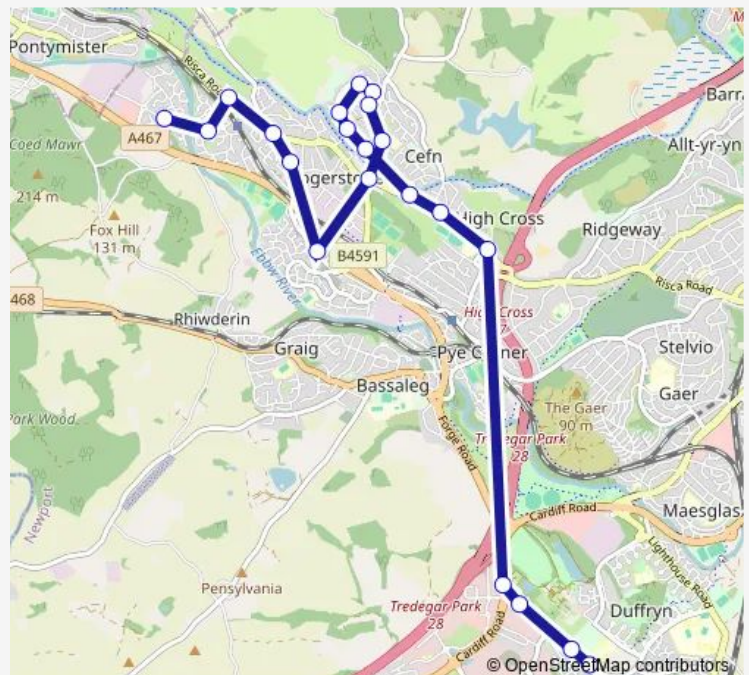

### Route schedule

St Joseph`s RC High School — Primrose Way

Monday 15:30

Tuesday 15:30

Wednesday 15:30

Thursday 15:30

Friday 15:30

Saturday —

### Route info

Direction: St Joseph`s RC High School

Stops: 21

Trip Duration: 0 hour 32 min

■ SJ15 — Afon Village - St Joseph's RC High School

**Direction**

Primrose Way — St Joseph`s RC High School

22 stops