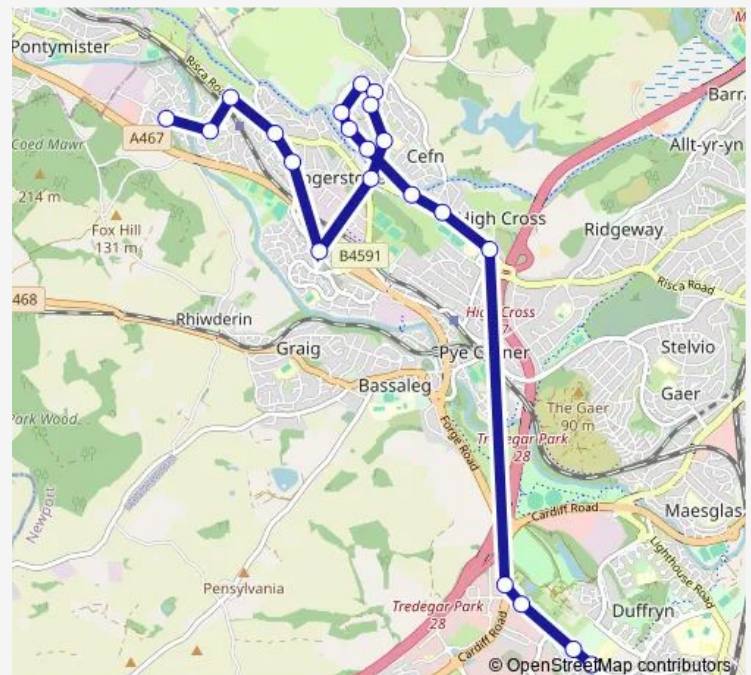

Kent Close Path

Mount Pleasant Primary School

Ruskin Avenue

Rogerstone Library

St Johns Crescent

Rogerstone Vicarage

Woodland Drive

Rivermead Centre

### Route schedule

St Joseph`s RC High School — Primrose Way

Monday 15:30

Tuesday 15:30

Wednesday 15:30

Thursday 15:30

Friday 15:30

Saturday —

### Route info

Direction: St Joseph`s RC High School

Stops: 21

Trip Duration: 0 hour 32 min

■ SJ15 — Afon Village - St Joseph's RC High School

**Direction**

Primrose Way — St Joseph`s RC High School

22 stops