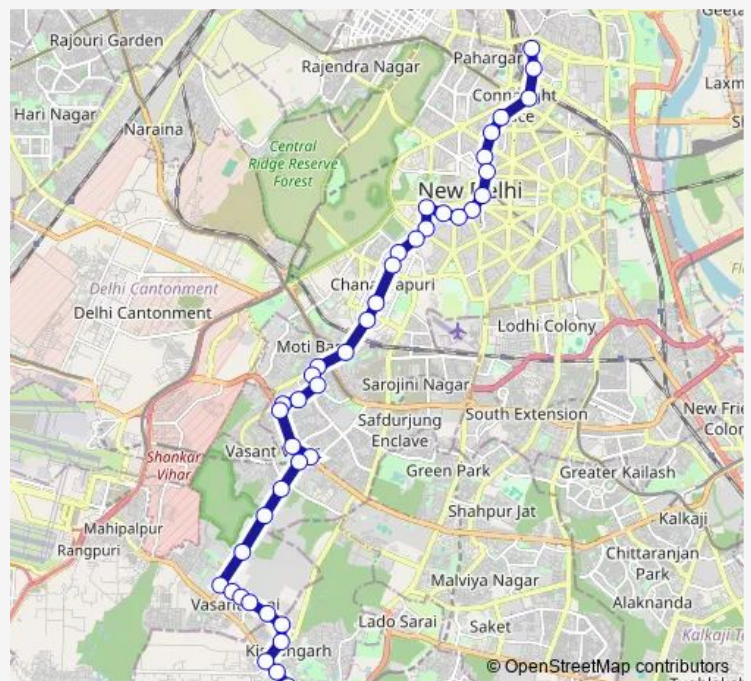

### Route schedule

New Delhi Railway Station Gate 2 — Andheria Bagh More / Chhatarpur Metro Station

Monday 07:02-22:45

Tuesday 07:02-22:45

Wednesday 07:02-22:45

Thursday 07:02-22:45

Friday 07:02-22:45

Saturday 07:02-22:45

Sunday 07:02-22:45

### Route info

Direction: New Delhi Railway Station Gate 2

Stops: 43

Trip Duration: 1 hour 23 min

0604(NS)Up

BusMaps

Sangam Cinema

RK Puram Sec-7