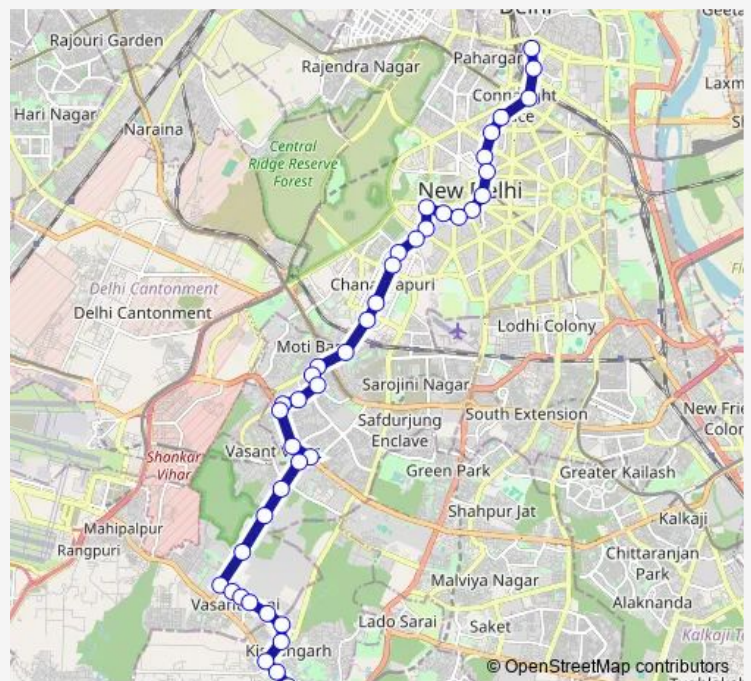

### Route schedule

New Delhi Railway Station Gate 2 — Andheria Bagh More / Chhatarpur Metro Station

Monday 07:02-22:45

Tuesday 07:02-22:45

Wednesday 07:02-22:45

Thursday 07:02-22:45

Friday 07:02-22:45

Saturday 07:02-22:45

Sunday 07:02-22:45

### Route info

Direction: New Delhi Railway Station Gate 2

Stops: 43

Trip Duration: 1 hour 23 min

0604(NS)Up

BusMaps

Sangam Cinema

RK Puram Sec-7