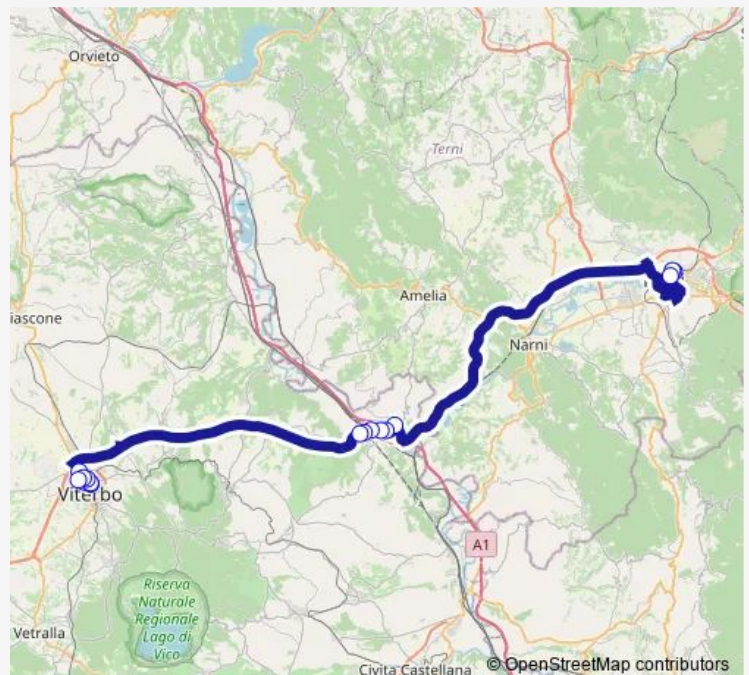

VITERBO | Porta Fiorentina FS # f803

VITERBO | Porta Fiorentina FS # f671

VITERBO | Largo Garbini # f672

VITERBO | Via Moro # f673

VITERBO | Riello # f641

Route schedule

Terni | Piazzale Rivoluzione # f1713 — VITERBO | Riello # f641

Monday	13:50
Tuesday	13:50
Wednesday	13:50
Thursday	13:50
Friday	13:50
Saturday	13:40
Sunday	—

Route info

Direction: Terni | Piazzale Rivoluzione # f1713

Stops: 16

Trip Duration: 1 hour 25 min

Bus time schedules and route maps are available in an offline PDF at busmaps.com. Use the busmaps.com website to see live bus times, train schedule or subway schedule, and step-by-step directions for all public transit in Viterbo