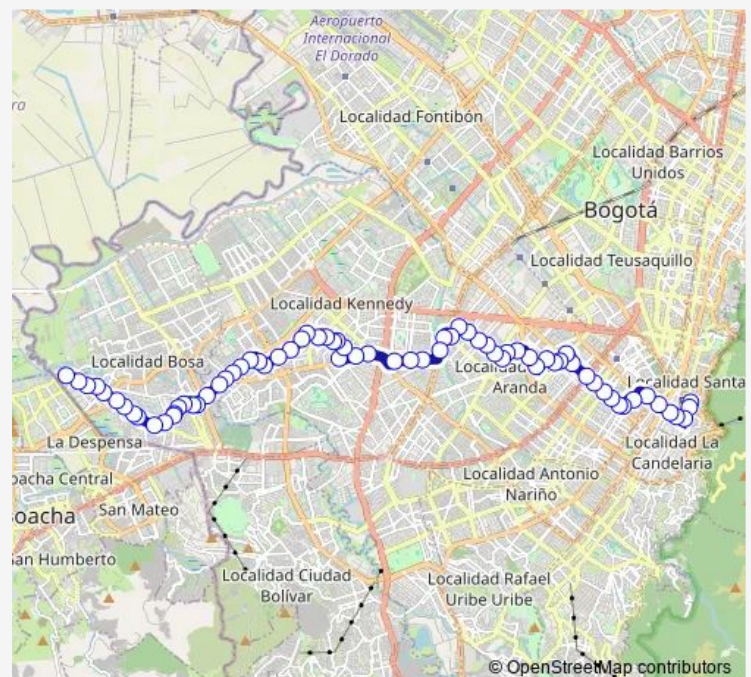

Saturday 05:23-22:24

Sunday 06:15-22:03

Route info

Direction: CL 24 - KR 4

Stops: 72

Trip Duration: 2 hour 8 min

TV 43B - CL 5f

KR 43B - CL 5a