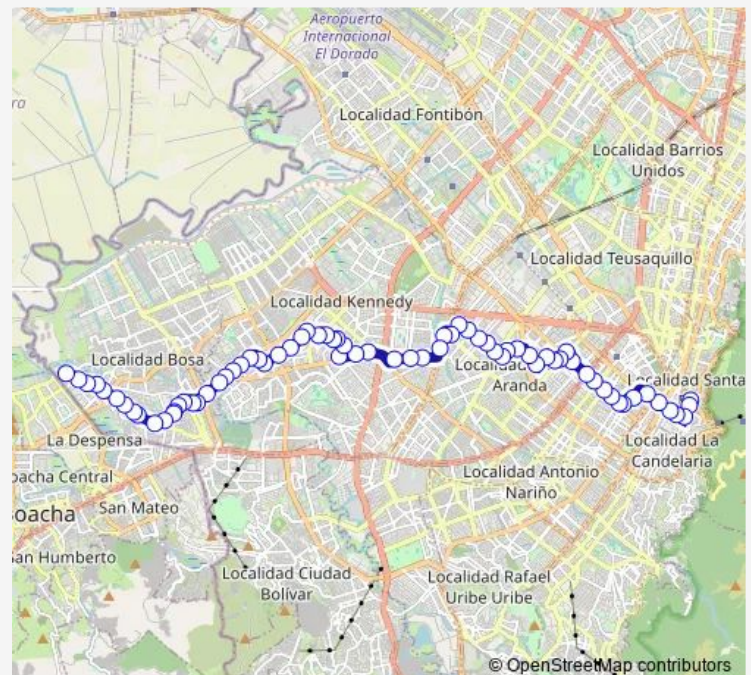

Saturday 05:23-22:24

Sunday 06:15-22:03

Route info

Direction: CL 24 - KR 4

Stops: 72

Trip Duration: 1 hour 43 min

TV 43B - CL 5f

KR 43B - CL 5a