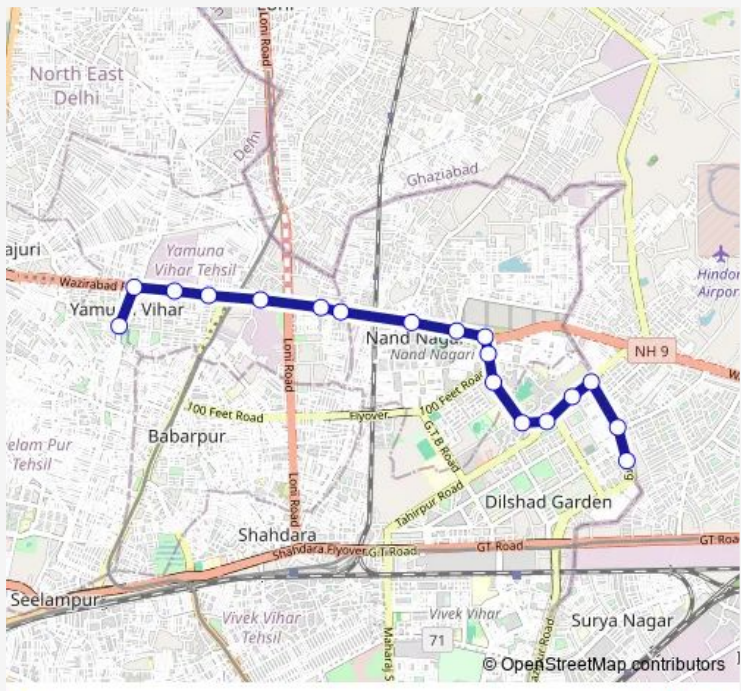

Bus 281stldown

[Go to website](#)

Direction
 New Seema Puri Depot Cluster — Yamuna Vihar Cluster Depot
 18 stops
[Open route schedule](#)

- New Seema Puri Depot Cluster
- Shalimar Garden More
- DLF More
- Tahir Pur
- Anand Gram
- Anand Gram Kusht Ashram
- Sunder Nagri
- Gagan Cinema
- Gagan Cinema (Wazirabad Road)
- Bank Colony
- Nand Nagri Depot
- Ashok Nagar / Meet Nagar
- MIG Flates Loni Road
- B R Ambedkar College (Loni Road Xing)
- Gokul Puri
- C 4 Yamuna Vihar
- Yamuna Vihar Brijpuri
- Yamuna Vihar Cluster Depot

Route schedule
 New Seema Puri Depot Cluster — Yamuna Vihar Cluster Depot

Monday	13:56-23:03
Tuesday	13:56-23:03
Wednesday	13:56-23:03
Thursday	13:56-23:03
Friday	13:56-23:03
Saturday	13:56-23:03
Sunday	13:56-23:03

Route info
 Direction: New Seema Puri Depot Cluster
 Stops: 18
 Trip Duration: 0 hour 30 min

281stdown Bus time schedules and route maps are available in an offline PDF at busmaps.com. Use the busmaps.com website to see live bus times, train schedule or subway schedule, and step-by-step directions for all public transit in Delhi