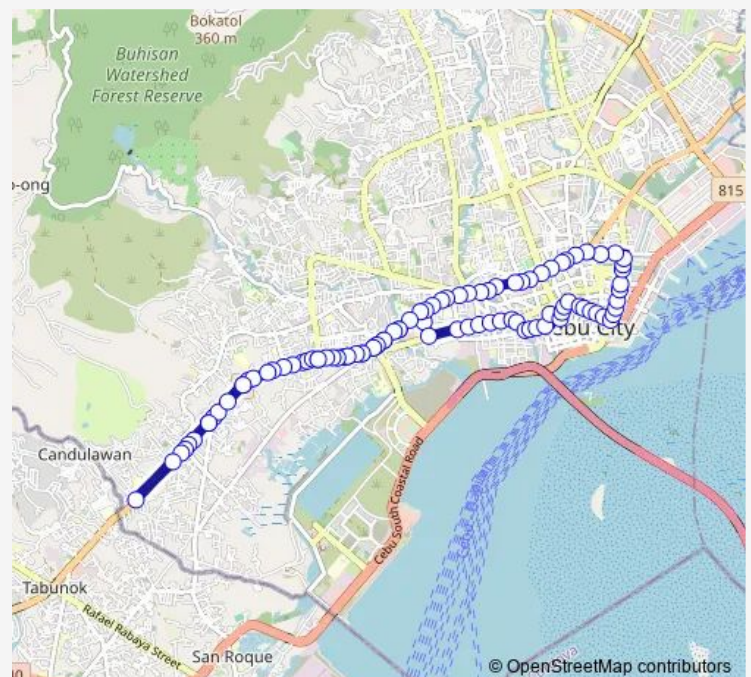

Thursday 06:05-23:20

Friday 06:05-23:20

Saturday 06:05-23:20

Sunday 06:05-23:20

Route info

Direction: Saint Jude Acres&Cebu South Road

Stops: 97

Trip Duration: 0 hour 32 min