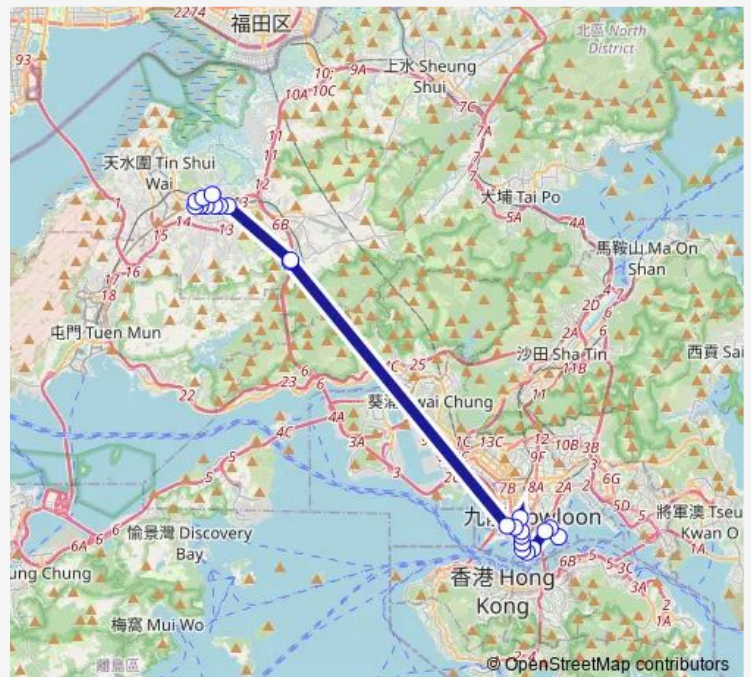

[Ctb] Hung HOM South Road[[Kmb+Ctb] Hung HOM South Road/
Hung HOM South Road[[Kmb] Hung HOM South Road

[Kmb] Hung HOM Station

[Ctb] Avenue OF Stars, Salisbury Road[[Ctb] Avenue OF Stars, Salisbury Road[[Ctb] Avenue OF Stars, Salisbury Road[[Kmb] Wing ON Plaza

[Ctb] East Tsim SHA Tsui Station, Salisbury Road[[Kmb] East Tsim SHA Tsui Station[[Nlb] East Tsim SHA Tsui MTR Station

[Ctb] Kowloon Hotel, Nathan Road[[Kmb] Tsim SHA Tsui BBI - Middle Road

[Ctb] Kowloon Mosque, Nathan Road[[Kmb] Kowloon Mosque[[Nlb] Kowloon Park

[Ctb] Park Lane, Nathan Road[[Kmb] Park Lane

[Ctb] Austin Road, Nathan Road[[Kmb] Austin Road

[Kmb] Kowloon Central Post Office

[Ctb] Battery Street, Jordan Road[[Kmb+Ctb] Battery Street Jordan/
Battery Street, Jordan Road[[Kmb] Battery Street Jordan

[Ctb] Austin Station, Jordan Road[[Kmb] Austin Station Jordan Road

[Kmb] TAI LAM Tunnel Bbi

[Ctb] TAI LAM Tunnel Toll Plaza[[Kmb] TAI LAM Tunnel Bbi[[Lwb] TAI LAM Tunnel Bbi

Route schedule

[Kmb] Hung HOM (Hung Luen Road) BUS Terminus[[Nlb] Hung HOM (Hung Luen Road) — [Kmb] Long Ping Station BUS Terminus[[Lwb] Long Ping Station

Monday	18:00
Tuesday	18:00
Wednesday	18:00
Thursday	18:00
Friday	18:00
Saturday	10:00
Sunday	10:00

Route info

Direction: [Kmb] Hung HOM (Hung Luen Road) BUS Terminus[[Nlb] Hung HOM (Hung Luen Road)

Stops: 23

Trip Duration: 1 hour 14 min

■ 268B — Long Ping Station - Hung HOM (Hung Luen Road) **BusMaps**