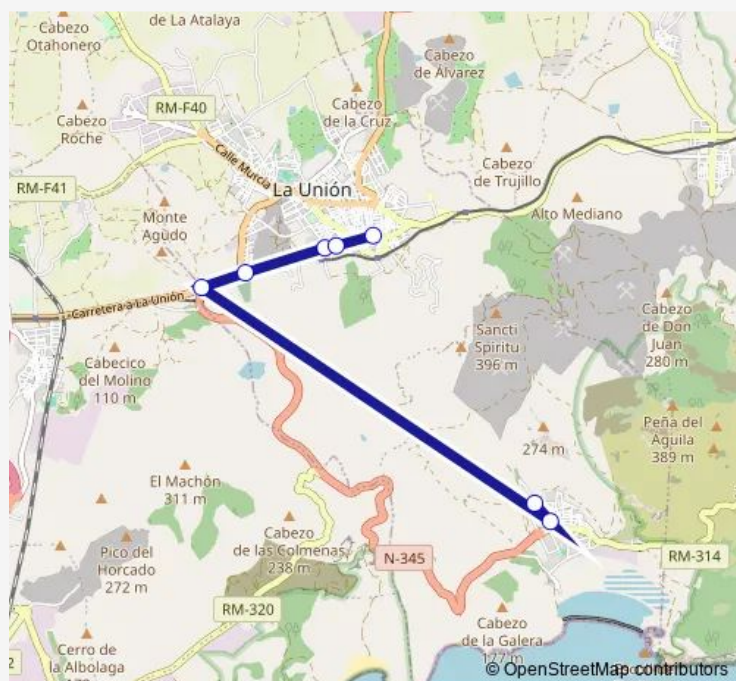

### Direction

Casa de Solano -Cart — Calle Mayor -Cart

7 stops

[Open route schedule](#)

Casa de Solano -Cart

Portman

La Esperanza (La Union) -Cart

Tanatorio La Union -Cart

El Punto -Cart

Calle Mayor 1 -Cart

Calle Mayor -Cart

### Route schedule

Casa de Solano -Cart — Calle Mayor -Cart

Monday 07:30-20:45

Tuesday 07:30-20:45

Wednesday 07:30-20:45

Thursday 07:30-20:45

Friday 07:30-20:45

Saturday 07:45-20:45

### Route info

Direction: Casa de Solano -Cart

Stops: 7

Trip Duration: 0 hour 30 min

ALSA - L11v Bus time schedules and route maps are available in an offline PDF at [busmaps.com](https://busmaps.com). Use the [busmaps.com](https://busmaps.com) website to see live bus times, train schedule or subway schedule, and step-by-step directions for all public transit in La Union