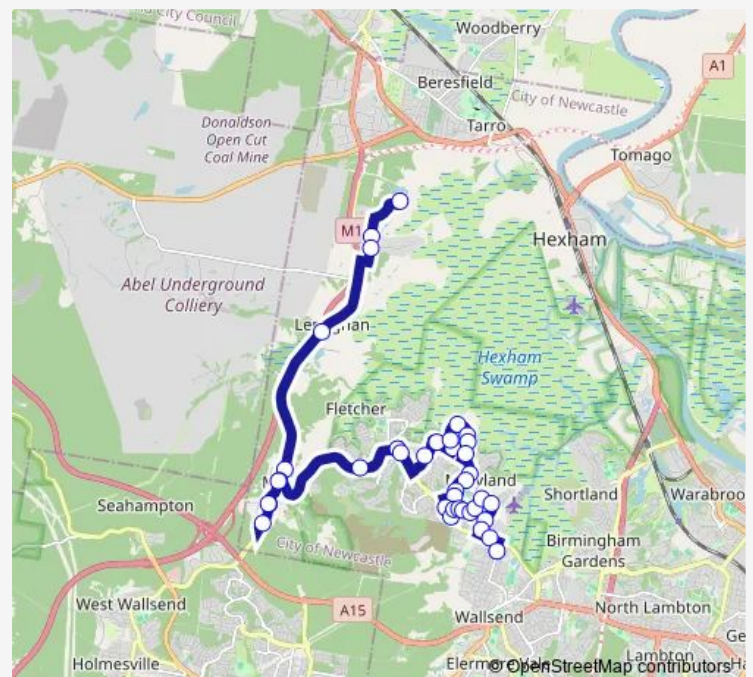

### Route schedule

21 Walter Pde — Callaghan College Wallsend Campus, Macquarie St

Monday 07:45

Tuesday 07:45

Wednesday 07:45

Thursday 07:45

Friday 07:45

Saturday —

### Route info

Direction: 21 Walter Pde

Stops: 38

Trip Duration: 0 hour 40 min

6284 — Meadows to Wallsend Hs

Maryland Dr At Mackillop Cl

Maryland Shopping Centre, Boundary Rd

Maryland Public School, Boundary Rd