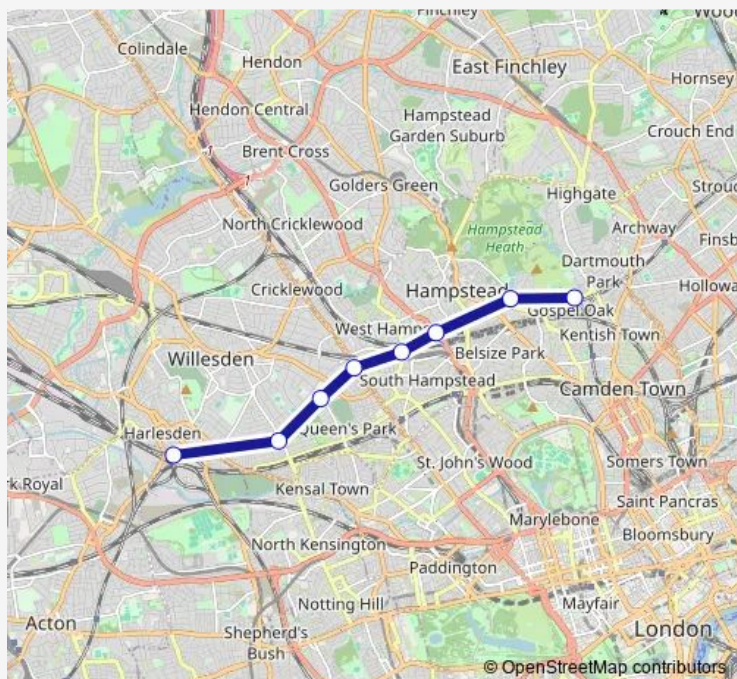

Rail Lo:Gpo->Wij LO train service from GPO to Wij

[Go to website](#)

Direction

Gospel Oak — Willesden Junction

8 stops

[Open route schedule](#)

Gospel Oak

Hampstead Heath

Finchley Road & Frognal

West Hampstead

Brondesbury

Brondesbury Park

Kensal Rise

Willesden Junction

Route schedule

Gospel Oak — Willesden Junction

Monday	—
Tuesday	—
Wednesday	—
Thursday	—
Friday	—
Saturday	—
Sunday	09:15

Route info

Direction: Gospel Oak

Stops: 8

Trip Duration: 0 hour 21 min

Lo:Gpo->Wij — LO train service from GPO to Wij

Lo:Gpo->Wij Rail time schedules and route maps are available in an offline PDF at busmaps.com. Use the busmaps.com website to see live bus times, train schedule or subway schedule, and step-by-step directions for all public transit in London