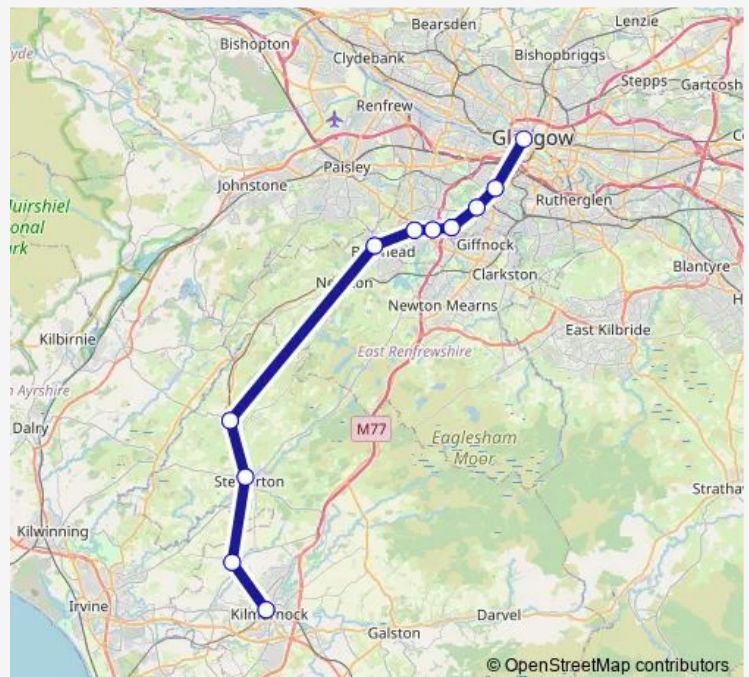

Stewarton

Kilmaurs

Kilmarnock

Route schedule

Kilmarnock — Kilmarnock

Monday 06:20

Tuesday 06:20

Wednesday 06:20

Thursday 06:20

Friday 06:20

Saturday 06:20

Sunday —

Route info

Direction: Kilmarnock

Stops: 21

Trip Duration: 1 hour 57 min