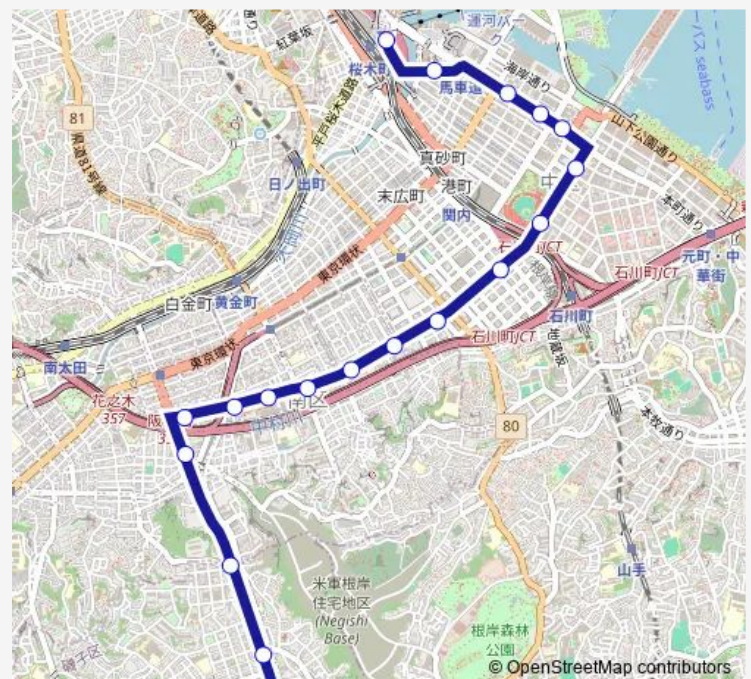

桜木町駅前 — 滝頭

Monday 06:16-22:10

Tuesday 06:16-22:10

Wednesday 06:16-22:10

Thursday 06:16-22:10

Friday 06:16-22:10

Saturday 06:22-21:50

Sunday 06:22-21:50

Route info

Direction: 桜木町駅前

Stops: 19

Trip Duration: 0 hour 30 min

Direction

滝頭 — 桜木町駅前

18 stops

[Open route schedule](#)