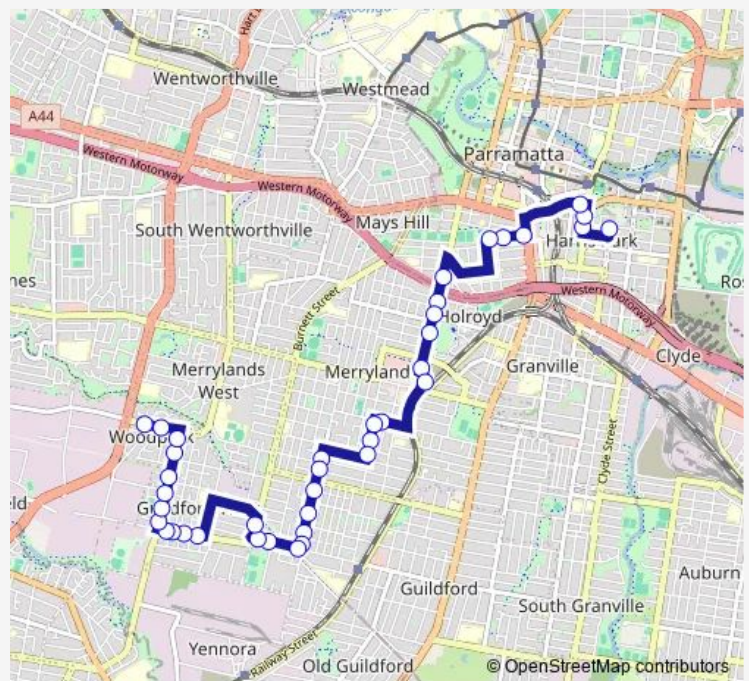

Pitt St Opp Victoria St

Pitt St At Walpole St

Holroyd Gardens, Pitt St

Pitt St Opp Stockland Merrylands

Merrylands Interchange, Terminal PI - Stand 4

St Ann St Before Denmark St

Merrylands Anglican Church, Denmark St

Denmark St Before Winchmore St

Denmark St Before Myall St

Chetwynd Rd At Belmont St

Chetwynd Rd At Mary St

Chetwynd Rd Opp Holroyd Private Hospital

Route schedule

Maronite College Of The Holy Family, Good St — Woodpark Rd After Warren Rd

Monday	15:40
Tuesday	15:40
Wednesday	15:40
Thursday	15:40
Friday	15:40
Saturday	—
Sunday	—

Route info

Direction: Maronite College Of The Holy Family, Good St

Stops: 39

Trip Duration: 0 hour 34 min

9623 — Maronite College of the Holy Family to Woodpark

Mccredie Rd At Linwood St

Mccredie Rd Opp Princes St

Mccredie Rd Opp Queen St

Mccredie Rd At Charles St

Fairfield Rd Shops, Fairfield Rd

Fairfield Rd Opp Edward St

Fairfield Rd Opp Malouf St

Fairfield Rd At Winston Av